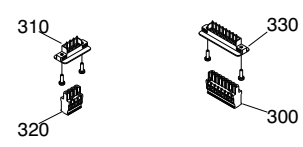

Wall hung boilers

Synergy 25S

MODEL	PART NUMBER	
	MTN	GPL
Synergy 25S	20207901	

POS.	DESCRIPTION	25S
10	Interface	20210529
20	Cover assembly	20215275
30	Electric parts cover	20206744
35	Control panel hinge	20204261
40	PC board	20216089
50	Printed circuit board	20076436
210	Case Assembly	20210534

POS.	DESCRIPTION	25S
20	Hydraulic connection	20193766
21	Hole cover	20194516
26	Pressure transducer	20188992
27	Safety valve	20204272
30	Clip	20189051
32	Clip	20145853
40	Pipe	20212616
50	Connection	20194508
55	Insert	20193350
60	Pressure gauge	20204270
70	Knob	20204275
105	Connection	20210527
110	High head by-pass valve	20196474
120	Spring	20204269
125	Clip	R2165
140	Clip	20145853
150	Washer	R10025067
170	Washer	20188460
180	Washer	20194510
300	Connector	20154288
310	4-pin connector	20188746
320	4-pin connector	20154287
330	Cable connector	20206745
410	Heating cock	20132650
420	Heat water cock	20132653
430	Washer	R5023

POS.	DESCRIPTION	25S
10	Power wiring harness	20210654
20	Wiring harness	20210655
30	Wiring harness	20206750

Rev	Data	Descrizione

Vokera reserve the right to change the specifications without prior notice.
Consumers' statutory rights are not affected.