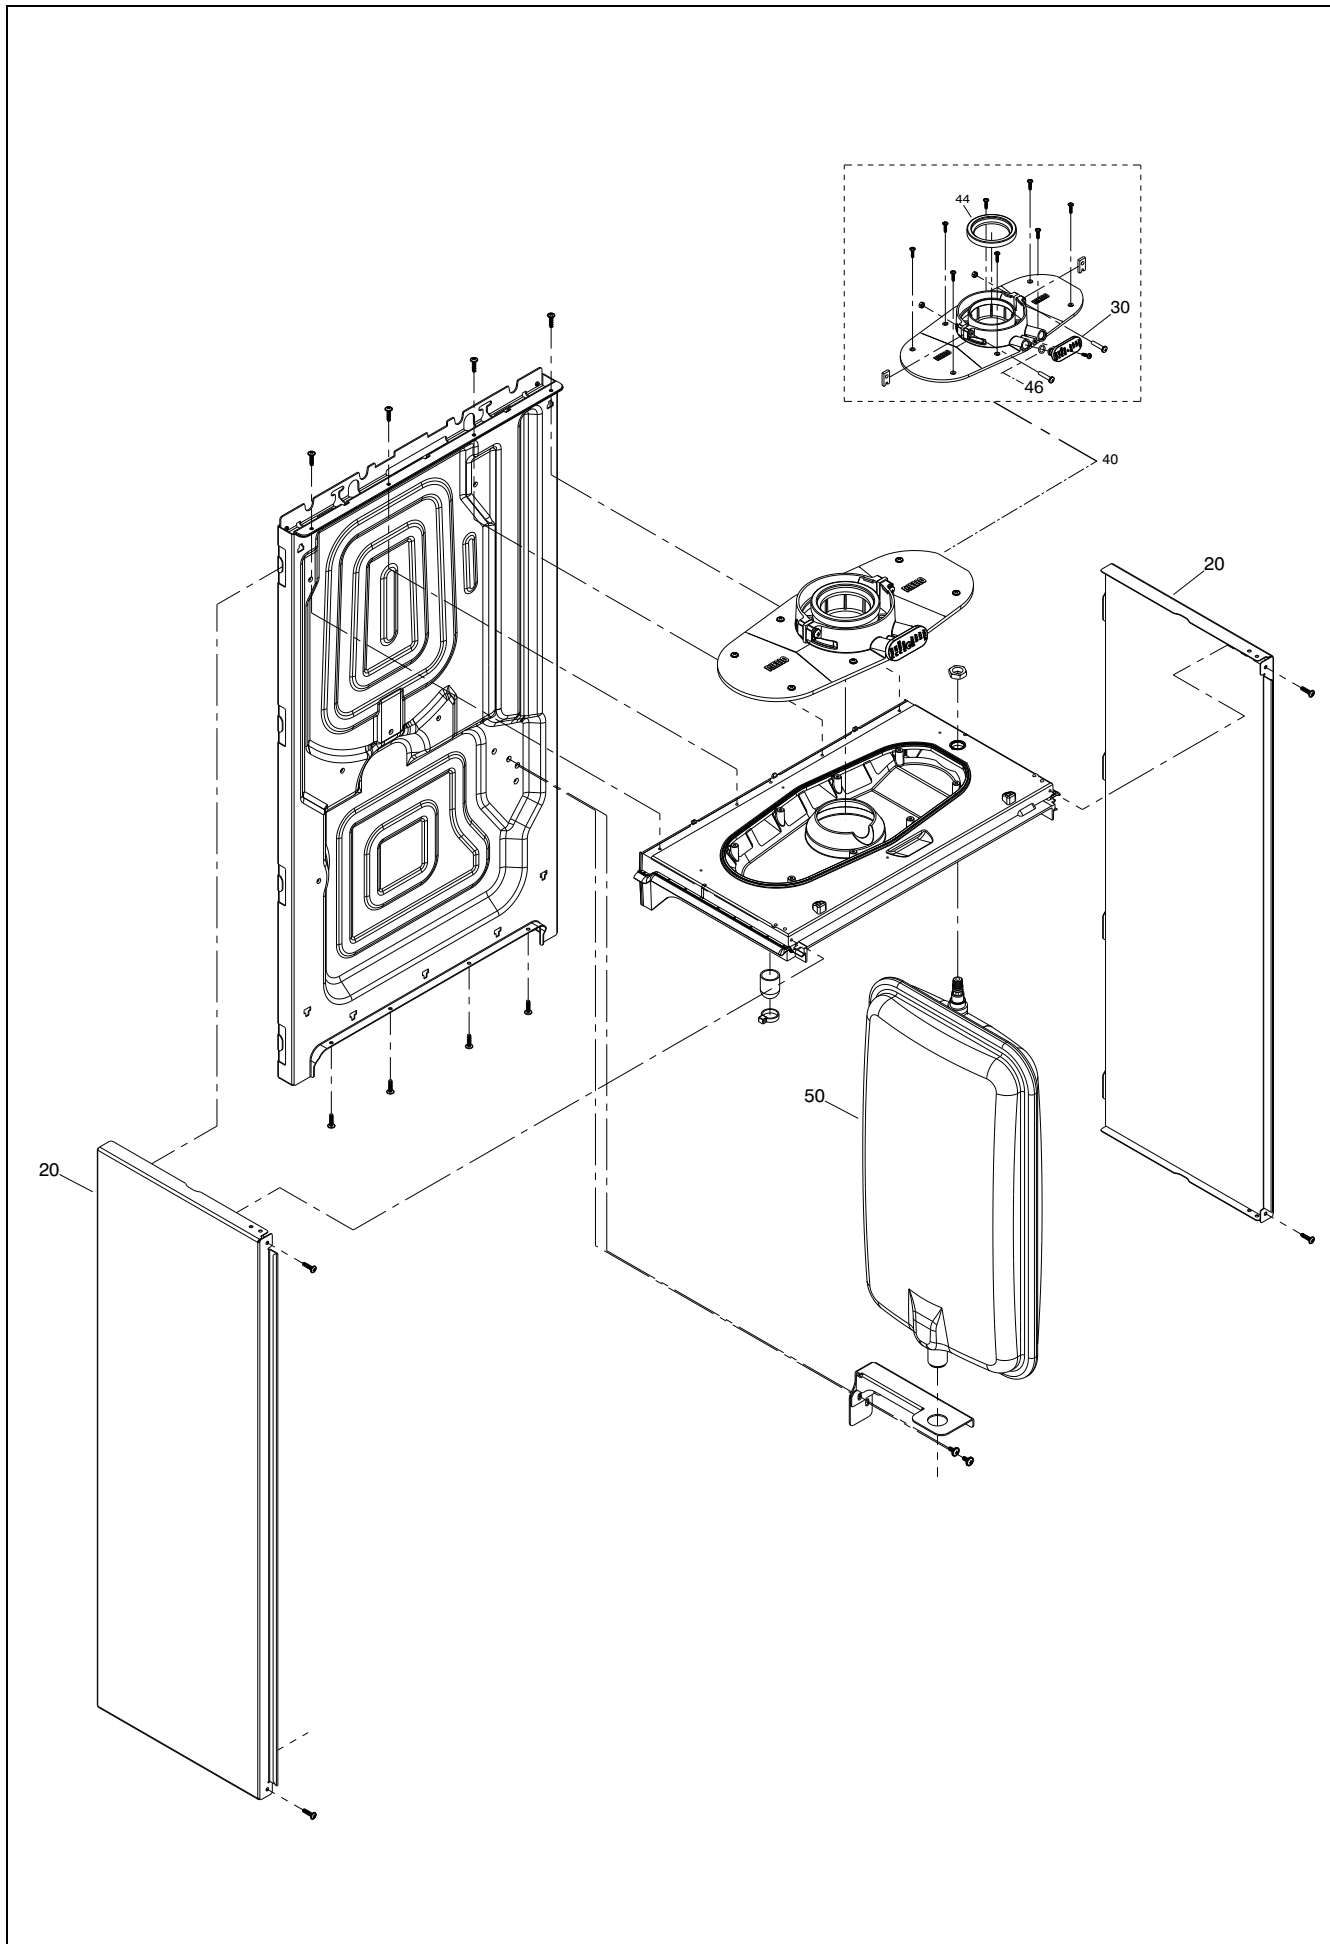

Wall hung boilers

Synergy 25S

MODEL	PART NUMBER	
	MTN	GPL
Synergy 25S	20207901	

POS.	DESCRIPTION	25S
10	Interface	20210529
20	Cover assembly	20215275
30	Electric parts cover	20206744
35	Control panel hinge	20204261
40	PC board	20216089
50	Printed circuit board	20076436
210	Case Assembly	20210534

POS.	DESCRIPTION	25S
20	Hydraulic connection	20193766
21	Hole cover	20194516
26	Pressure transducer	20188992
27	Safety valve	20204272
30	Clip	20189051
32	Clip	20145853
40	Pipe	20212616
50	Connection	20194508
55	Insert	20193350
60	Pressure gauge	20204270
70	Knob	20204275
105	Connection	20210527
110	High head by-pass valve	20196474
120	Spring	20204269
125	Clip	R2165
140	Clip	20145853
150	Washer	R10025067
170	Washer	20188460
180	Washer	20194510
300	Connector	20154288
310	4-pin connector	20188746
320	4-pin connector	20154287
330	Cable connector	20206745
410	Heating cock	20132650
420	Heat water cock	20132653
430	Washer	R5023

POS.	DESCRIPTION	25S
20	Side panel	20204271
30	Cap smoke analysis	20204849
40	Flange	20204233
44	Gasket fan	20193768
46	O-ring	R10026494
50	Expansion vessel	20204262

POS.	DESCRIPTION	25S
10	Conveyor	20204267
13	Ignition electrode	20204235
14	Sensing electrode	20135947
16	Electrode seal	20157191
20	Fan	20207760
30	Gas pipe	20204265
50	Spark electrode cable	20195212
60	Clip	R10025062
80	Washer	R10026796
90	Washer	20204869
210	Gas valve	20204276
220	Washer	R5023