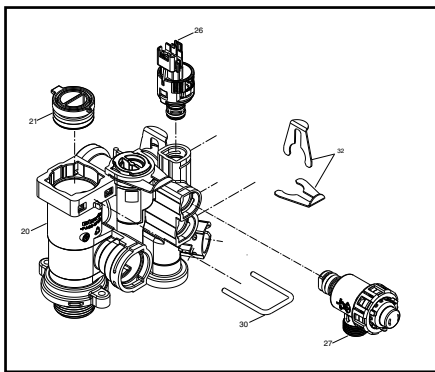

Wall hung boilers

Synergy 25S

MODEL	PART NUMBER	
	MTN	GPL
Synergy 25S	20207901	

POS.	DESCRIPTION	25S
10	Interface	20210529
20	Cover assembly	20215275
30	Electric parts cover	20206744
35	Control panel hinge	20204261
40	PC board	20216089
50	Printed circuit board	20076436
210	Case Assembly	20210534

POS.	DESCRIPTION	25S
20	Hydraulic connection	20193766
21	Hole cover	20194516
26	Pressure transducer	20188992
27	Safety valve	20204272
30	Clip	20189051
32	Clip	20145853
40	Pipe	20212616
50	Connection	20194508
55	Insert	20193350
60	Pressure gauge	20204270
70	Knob	20204275
105	Connection	20210527
110	High head by-pass valve	20196474
120	Spring	20204269
125	Clip	R2165
140	Clip	20145853
150	Washer	R10025067
170	Washer	20188460
180	Washer	20194510
300	Connector	20154288
310	4-pin connector	20188746
320	4-pin connector	20154287
330	Cable connector	20206745
410	Heating cock	20132650
420	Heat water cock	20132653
430	Washer	R5023

POS.	DESCRIPTION	25S
20	Side panel	20204271
30	Cap smoke analysis	20204849
40	Flange	20204233
44	Gasket fan	20193768
46	O-ring	R10026494
50	Expansion vessel	20204262

POS.	DESCRIPTION	25S
10	Conveyor	20204267
13	Ignition electrode	20204235
14	Sensing electrode	20135947
16	Electrode seal	20157191
20	Fan	20207760
30	Gas pipe	20204265
50	Spark electrode cable	20195212
60	Clip	R10025062
80	Washer	R10026796
90	Washer	20204869
210	Gas valve	20204276
220	Washer	R5023

POS.	DESCRIPTION	25S
10	Power wiring harness	20210654
20	Wiring harness	20210655
30	Wiring harness	20206750

Rev	Data	Descrizione

Vokera reserve the right to change the specifications without prior notice.
Consumers' statutory rights are not affected.