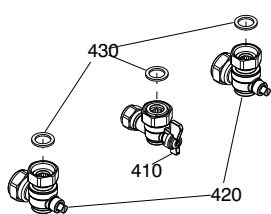

Wall hung boilers

Synergy 25S

MODEL	PART NUMBER	
	MTN	GPL
Synergy 25S	20207901	

POS.	DESCRIPTION	25S
10	Interface	20210529
20	Cover assembly	20215275
30	Electric parts cover	20206744
35	Control panel hinge	20204261
40	PC board	20216089
50	Printed circuit board	20076436
210	Case Assembly	20210534

POS.	DESCRIPTION	25S
20	Hydraulic connection	20193766
21	Hole cover	20194516
26	Pressure transducer	20188992
27	Safety valve	20204272
30	Clip	20189051
32	Clip	20145853
40	Pipe	20212616
50	Connection	20194508
55	Insert	20193350
60	Pressure gauge	20204270
70	Knob	20204275
105	Connection	20210527
110	High head by-pass valve	20196474
120	Spring	20204269
125	Clip	R2165
140	Clip	20145853
150	Washer	R10025067
170	Washer	20188460
180	Washer	20194510
300	Connector	20154288
310	4-pin connector	20188746
320	4-pin connector	20154287
330	Cable connector	20206745
410	Heating cock	20132650
420	Heat water cock	20132653
430	Washer	R5023

POS.	DESCRIPTION	25S
20	Side panel	20204271
30	Cap smoke analysis	20204849
40	Flange	20204233
44	Gasket fan	20193768
46	O-ring	R10026494
50	Expansion vessel	20204262

POS.	DESCRIPTION	25S
10	Conveyor	20204267
13	Ignition electrode	20204235
14	Sensing electrode	20135947
16	Electrode seal	20157191
20	Fan	20207760
30	Gas pipe	20204265
50	Spark electrode cable	20195212
60	Clip	R10025062
80	Washer	R10026796
90	Washer	20204869
210	Gas valve	20204276
220	Washer	R5023

POS.	DESCRIPTION	25S
10	Power wiring harness	20210654
20	Wiring harness	20210655
30	Wiring harness	20206750

Rev	Data	Descrizione

Vokera reserve the right to change the specifications without prior notice.
Consumers' statutory rights are not affected.