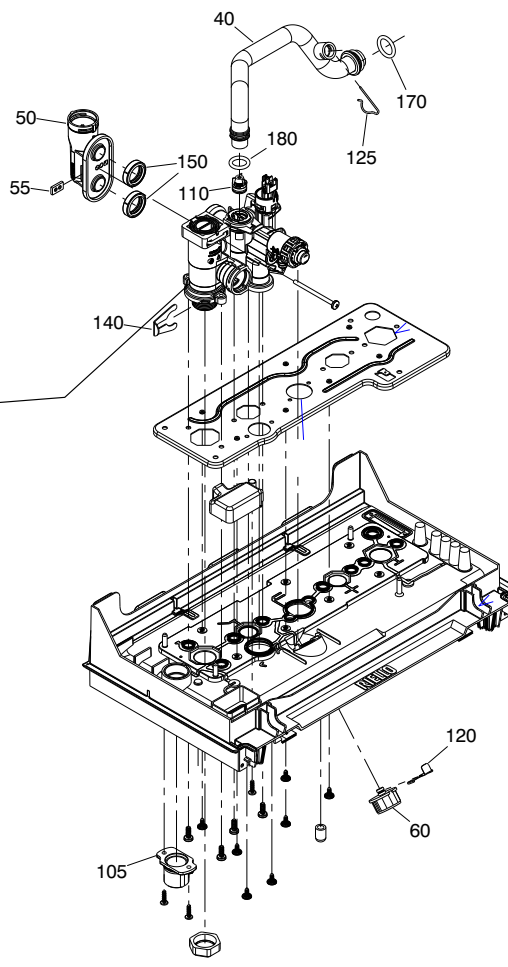

Wall hung boilers

Synergy 25S

MODEL	PART NUMBER	
	MTN	GPL
Synergy 25S	20207901	

POS.	DESCRIPTION	25S
10	Interface	20210529
20	Cover assembly	20215275
30	Electric parts cover	20206744
35	Control panel hinge	20204261
40	PC board	20216089
50	Printed circuit board	20076436
210	Case Assembly	20210534

POS.	DESCRIPTION	25S
20	Hydraulic connection	20193766
21	Hole cover	20194516
26	Pressure transducer	20188992
27	Safety valve	20204272
30	Clip	20189051
32	Clip	20145853
40	Pipe	20212616
50	Connection	20194508
55	Insert	20193350
60	Pressure gauge	20204270
70	Knob	20204275
105	Connection	20210527
110	High head by-pass valve	20196474
120	Spring	20204269
125	Clip	R2165
140	Clip	20145853
150	Washer	R10025067
170	Washer	20188460
180	Washer	20194510
300	Connector	20154288
310	4-pin connector	20188746
320	4-pin connector	20154287
330	Cable connector	20206745
410	Heating cock	20132650
420	Heat water cock	20132653
430	Washer	R5023

POS.	DESCRIPTION	25S
20	Side panel	20204271
30	Cap smoke analysis	20204849
40	Flange	20204233
44	Gasket fan	20193768
46	O-ring	R10026494
50	Expansion vessel	20204262

POS.	DESCRIPTION	25S
10	Conveyor	20204267
13	Ignition electrode	20204235
14	Sensing electrode	20135947
16	Electrode seal	20157191
20	Fan	20207760
30	Gas pipe	20204265
50	Spark electrode cable	20195212
60	Clip	R10025062
80	Washer	R10026796
90	Washer	20204869
210	Gas valve	20204276
220	Washer	R5023

POS.	DESCRIPTION	25S
10	Power wiring harness	20210654
20	Wiring harness	20210655
30	Wiring harness	20206750

Rev	Data	Descrizione

Vokera reserve the right to change the specifications without prior notice.
Consumers' statutory rights are not affected.