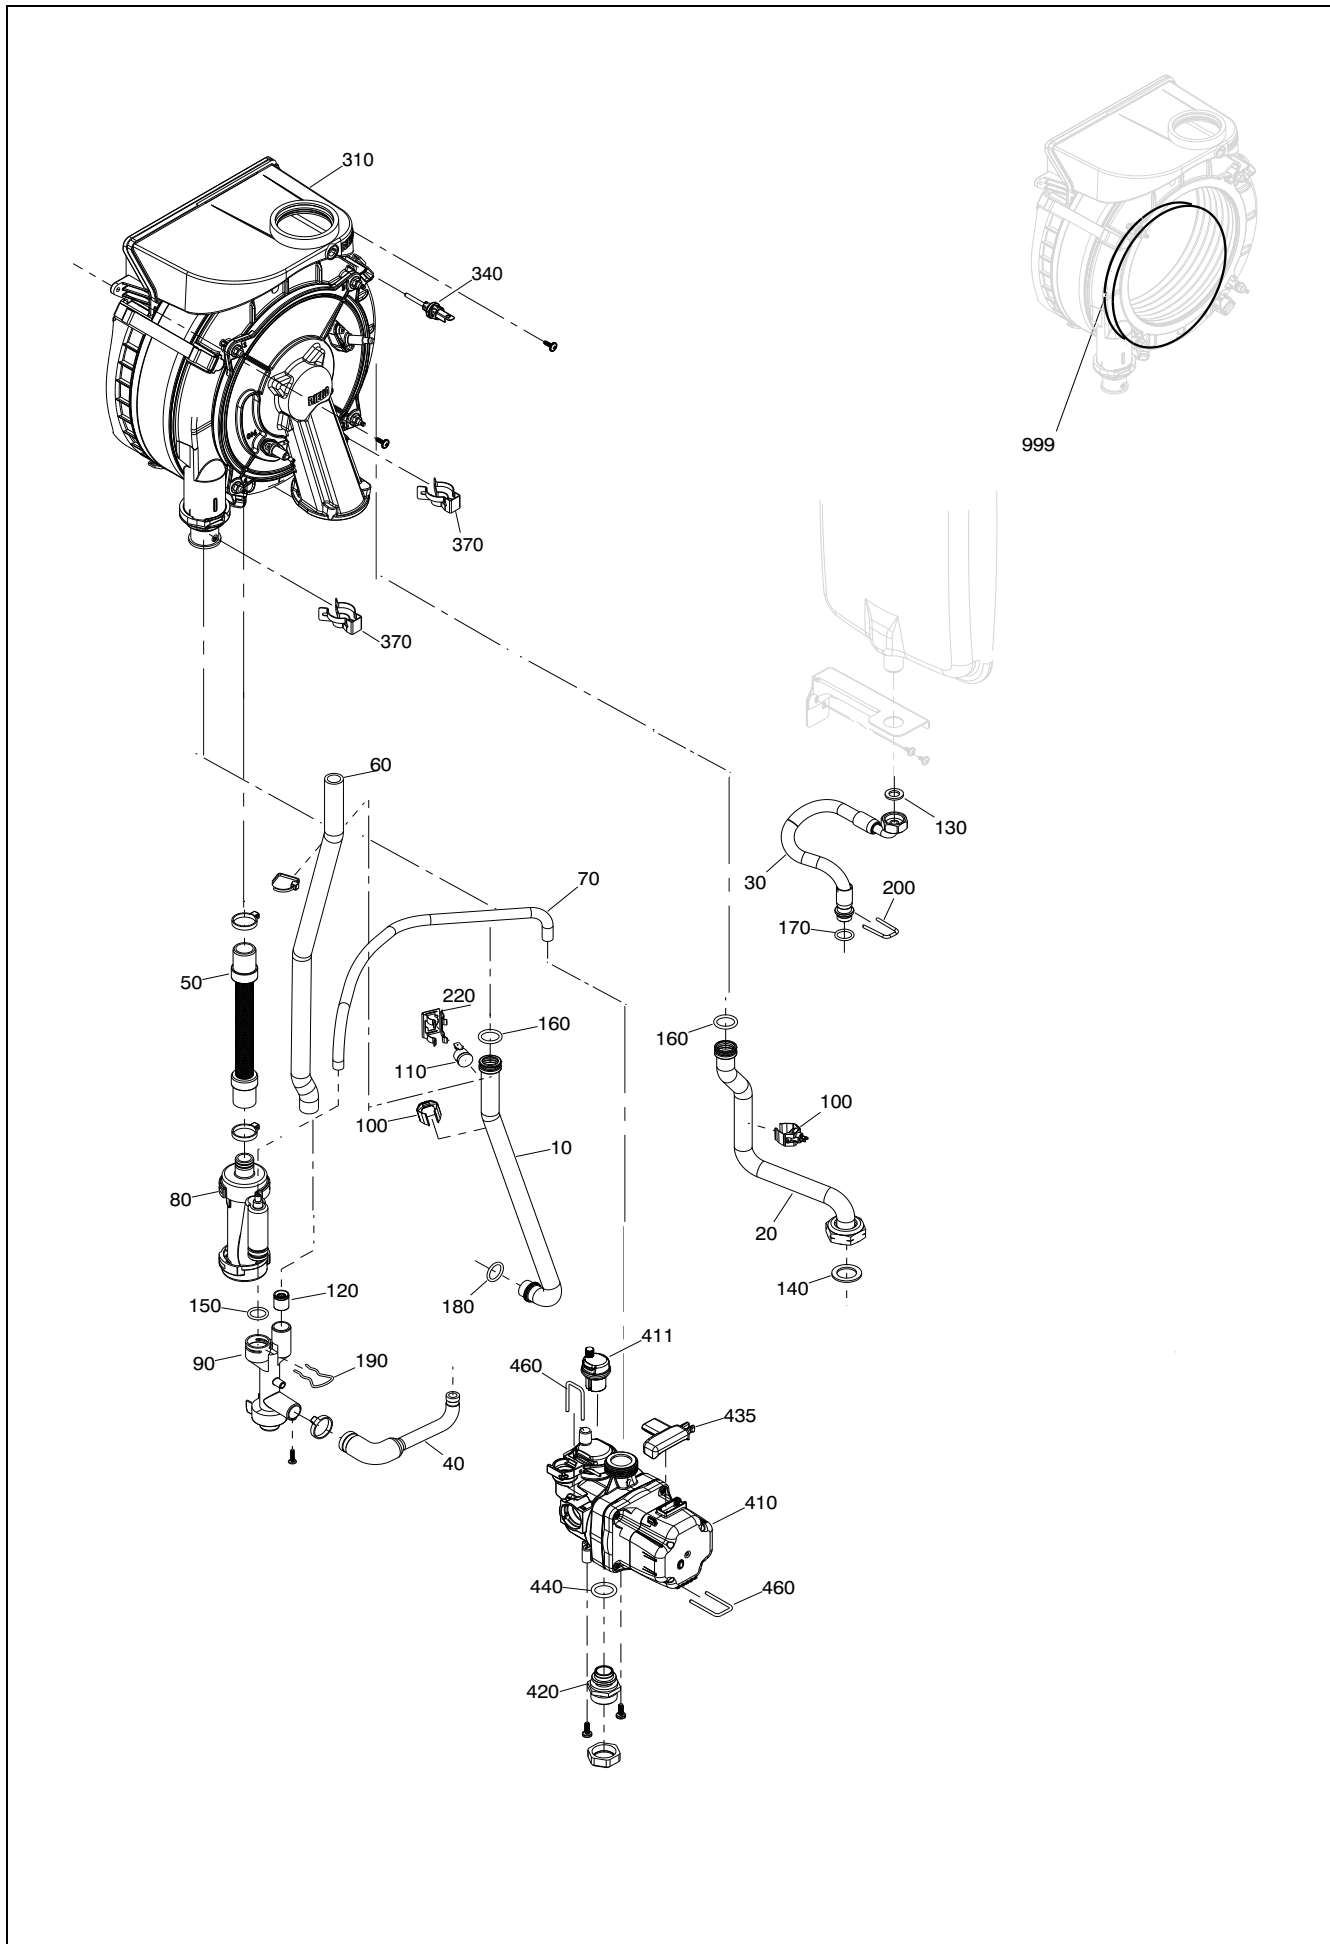

Wall hung boilers

Synergy 25S

MODEL	PART NUMBER	
	MTN	GPL
Synergy 25S	20207901	

POS.	DESCRIPTION	25S
10	Interface	20210529
20	Cover assembly	20215275
30	Electric parts cover	20206744
35	Control panel hinge	20204261
40	PC board	20216089
50	Printed circuit board	20076436
210	Case Assembly	20210534

POS.	DESCRIPTION	25S
20	Hydraulic connection	20193766
21	Hole cover	20194516
26	Pressure transducer	20188992
27	Safety valve	20204272
30	Clip	20189051
32	Clip	20145853
40	Pipe	20212616
50	Connection	20194508
55	Insert	20193350
60	Pressure gauge	20204270
70	Knob	20204275
105	Connection	20210527
110	High head by-pass valve	20196474
120	Spring	20204269
125	Clip	R2165
140	Clip	20145853
150	Washer	R10025067
170	Washer	20188460
180	Washer	20194510
300	Connector	20154288
310	4-pin connector	20188746
320	4-pin connector	20154287
330	Cable connector	20206745
410	Heating cock	20132650
420	Heat water cock	20132653
430	Washer	R5023

POS.	DESCRIPTION	25S
20	Side panel	20204271
30	Cap smoke analysis	20204849
40	Flange	20204233
44	Gasket fan	20193768
46	O-ring	R10026494
50	Expansion vessel	20204262

POS.	DESCRIPTION	25S
10	Conveyor	20204267
13	Ignition electrode	20204235
14	Sensing electrode	20135947
16	Electrode seal	20157191
20	Fan	20207760
30	Gas pipe	20204265
50	Spark electrode cable	20195212
60	Clip	R10025062
80	Washer	R10026796
90	Washer	20204869
210	Gas valve	20204276
220	Washer	R5023

POS.	DESCRIPTION	25S
10	Power wiring harness	20210654
20	Wiring harness	20210655
30	Wiring harness	20206750

Rev	Data	Descrizione

Vokera reserve the right to change the specifications without prior notice.
Consumers' statutory rights are not affected.