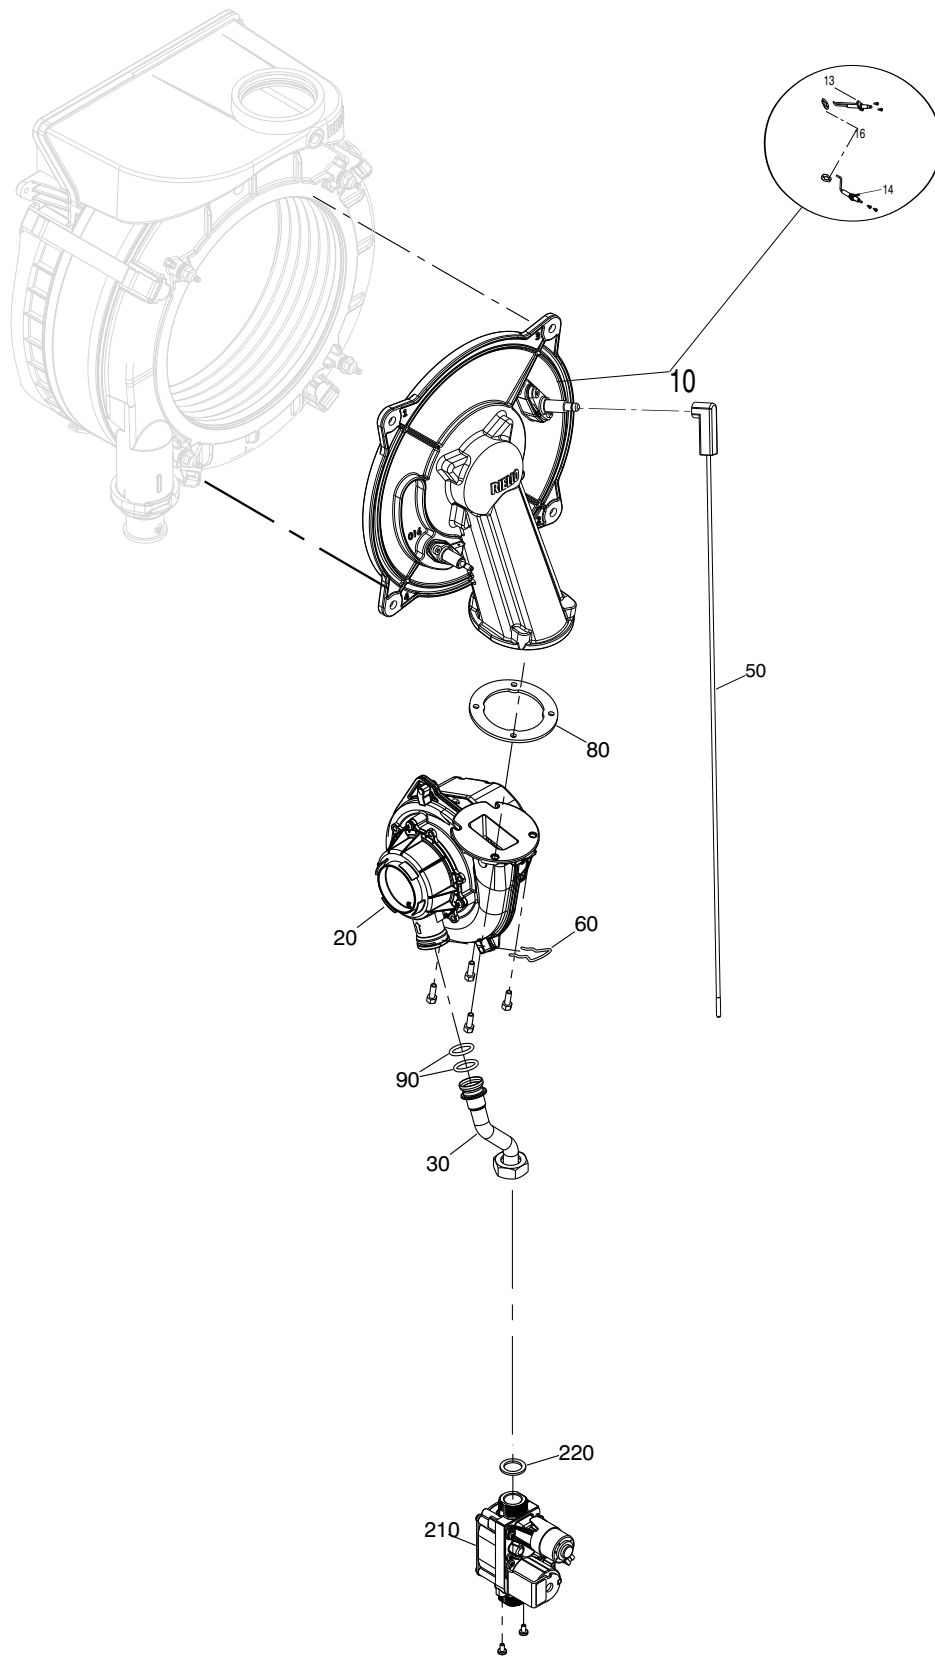

Wall hung boilers

Synergy 25S

MODEL	PART NUMBER	
	MTN	GPL
Synergy 25S	20207901	

POS.	DESCRIPTION	25S
10	Interface	20210529
20	Cover assembly	20215275
30	Electric parts cover	20206744
35	Control panel hinge	20204261
40	PC board	20216089
50	Printed circuit board	20076436
210	Case Assembly	20210534

POS.	DESCRIPTION	25S
20	Hydraulic connection	20193766
21	Hole cover	20194516
26	Pressure transducer	20188992
27	Safety valve	20204272
30	Clip	20189051
32	Clip	20145853
40	Pipe	20212616
50	Connection	20194508
55	Insert	20193350
60	Pressure gauge	20204270
70	Knob	20204275
105	Connection	20210527
110	High head by-pass valve	20196474
120	Spring	20204269
125	Clip	R2165
140	Clip	20145853
150	Washer	R10025067
170	Washer	20188460
180	Washer	20194510
300	Connector	20154288
310	4-pin connector	20188746
320	4-pin connector	20154287
330	Cable connector	20206745
410	Heating cock	20132650
420	Heat water cock	20132653
430	Washer	R5023

POS.	DESCRIPTION	25S
20	Side panel	20204271
30	Cap smoke analysis	20204849
40	Flange	20204233
44	Gasket fan	20193768
46	O-ring	R10026494
50	Expansion vessel	20204262

POS.	DESCRIPTION	25S
10	Conveyor	20204267
13	Ignition electrode	20204235
14	Sensing electrode	20135947
16	Electrode seal	20157191
20	Fan	20207760
30	Gas pipe	20204265
50	Spark electrode cable	20195212
60	Clip	R10025062
80	Washer	R10026796
90	Washer	20204869
210	Gas valve	20204276
220	Washer	R5023

POS.	DESCRIPTION	25S
10	Power wiring harness	20210654
20	Wiring harness	20210655
30	Wiring harness	20206750

Rev	Data	Descrizione

Vokera reserve the right to change the specifications without prior notice.
Consumers' statutory rights are not affected.