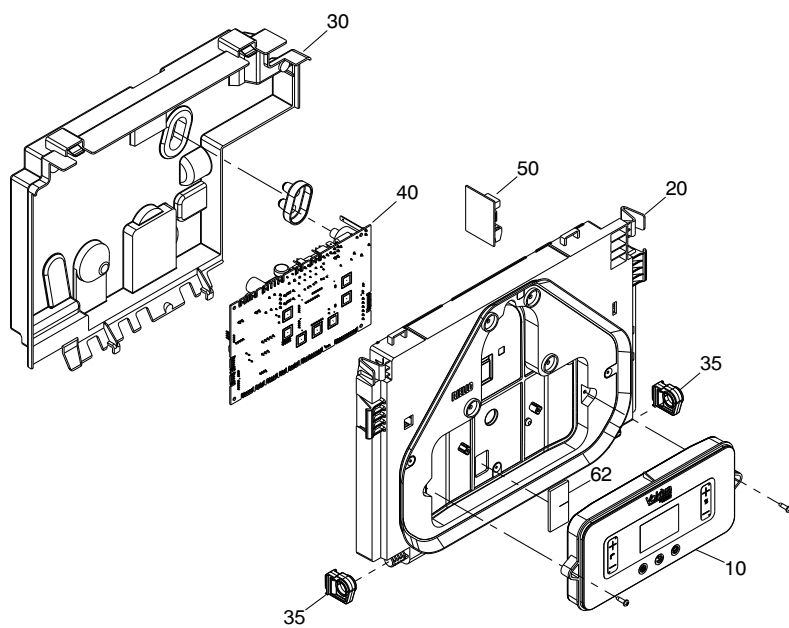

Wall hung boilers

Synergy 25S

MODEL	PART NUMBER	
	MTN	GPL
Synergy 25S	20207901	

POS.	DESCRIPTION	25S
10	Interface	20210529
20	Cover assembly	20215275
30	Electric parts cover	20206744
35	Control panel hinge	20204261
40	PC board	20216089
50	Printed circuit board	20076436
210	Case Assembly	20210534

POS.	DESCRIPTION	25S
20	Hydraulic connection	20193766
21	Hole cover	20194516
26	Pressure transducer	20188992
27	Safety valve	20204272
30	Clip	20189051
32	Clip	20145853
40	Pipe	20212616
50	Connection	20194508
55	Insert	20193350
60	Pressure gauge	20204270
70	Knob	20204275
105	Connection	20210527
110	High head by-pass valve	20196474
120	Spring	20204269
125	Clip	R2165
140	Clip	20145853
150	Washer	R10025067
170	Washer	20188460
180	Washer	20194510
300	Connector	20154288
310	4-pin connector	20188746
320	4-pin connector	20154287
330	Cable connector	20206745
410	Heating cock	20132650
420	Heat water cock	20132653
430	Washer	R5023

POS.	DESCRIPTION	25S
20	Side panel	20204271
30	Cap smoke analysis	20204849
40	Flange	20204233
44	Gasket fan	20193768
46	O-ring	R10026494
50	Expansion vessel	20204262

POS.	DESCRIPTION	25S
10	Conveyor	20204267
13	Ignition electrode	20204235
14	Sensing electrode	20135947
16	Electrode seal	20157191
20	Fan	20207760
30	Gas pipe	20204265
50	Spark electrode cable	20195212
60	Clip	R10025062
80	Washer	R10026796
90	Washer	20204869
210	Gas valve	20204276
220	Washer	R5023

POS.	DESCRIPTION	25S
10	Power wiring harness	20210654
20	Wiring harness	20210655
30	Wiring harness	20206750

Rev	Data	Descrizione

Vokera reserve the right to change the specifications without prior notice.
Consumers' statutory rights are not affected.