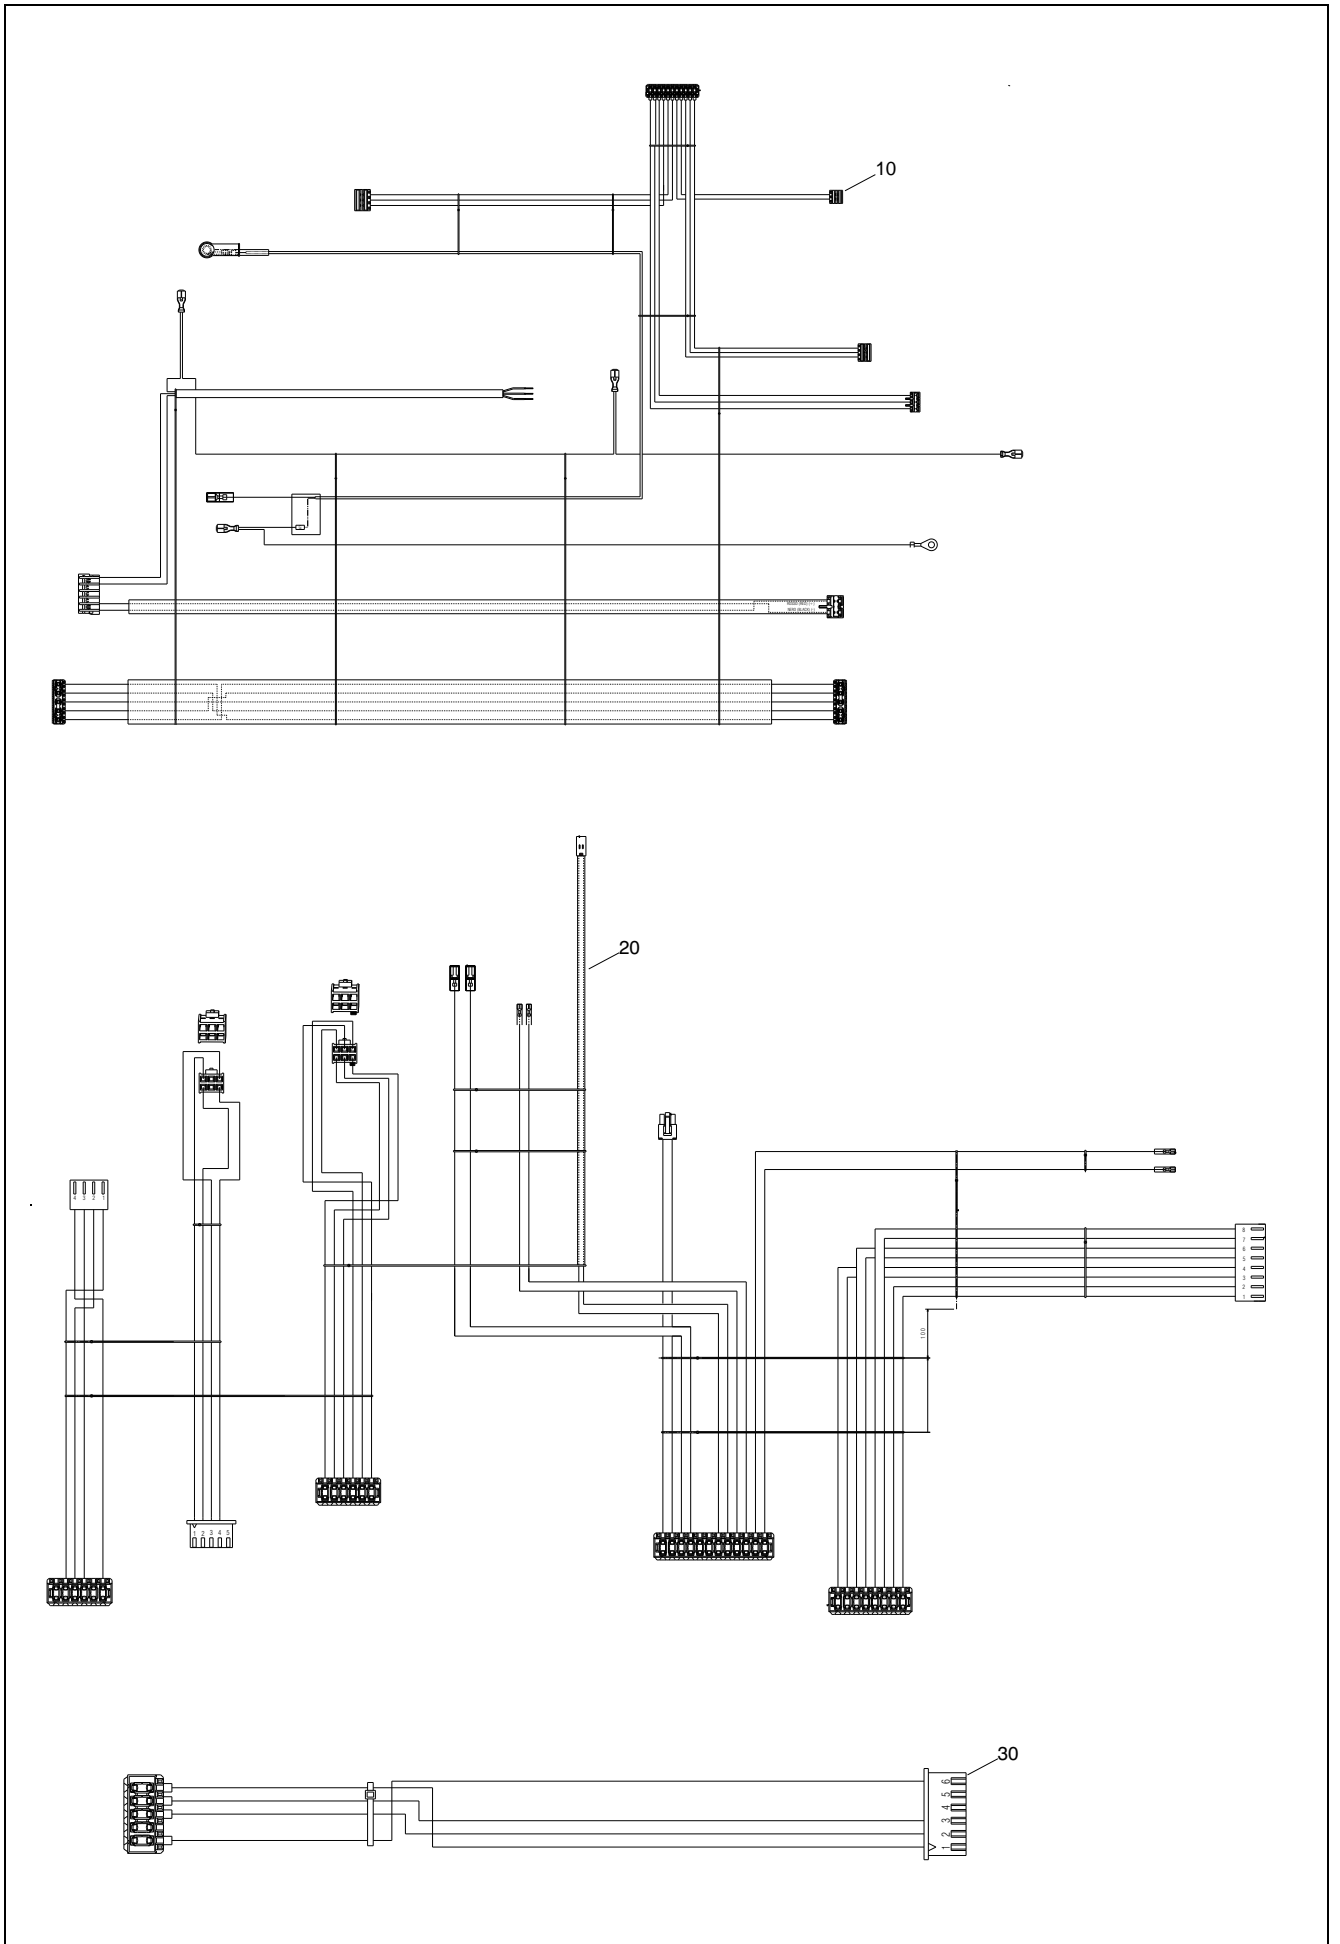

POS.	DESCRIPTION	25S
20	Hydraulic connection	20193766
21	Hole cover	20194516
26	Pressure transducer	20188992
27	Safety valve	20204272
30	Clip	20189051
32	Clip	20145853
40	Pipe	20212616
50	Connection	20194508
55	Insert	20193350
60	Pressure gauge	20204270
70	Knob	20204275
105	Connection	20210527
110	High head by-pass valve	20196474
120	Spring	20204269
125	Clip	R2165
140	Clip	20145853
150	Washer	R10025067
170	Washer	20188460
180	Washer	20194510
300	Connector	20154288
310	4-pin connector	20188746
320	4-pin connector	20154287
330	Cable connector	20206745
410	Heating cock	20132650
420	Heat water cock	20132653
430	Washer	R5023

POS.	DESCRIPTION	25S
20	Side panel	20204271
30	Cap smoke analysis	20204849
40	Flange	20204233
44	Gasket fan	20193768
46	O-ring	R10026494
50	Expansion vessel	20204262

POS.	DESCRIPTION	25S
10	Conveyor	20204267
13	Ignition electrode	20204235
14	Sensing electrode	20135947
16	Electrode seal	20157191
20	Fan	20207760
30	Gas pipe	20204265
50	Spark electrode cable	20195212
60	Clip	R10025062
80	Washer	R10026796
90	Washer	20204869
210	Gas valve	20204276
220	Washer	R5023

POS.	DESCRIPTION	25S
10	Power wiring harness	20210654
20	Wiring harness	20210655
30	Wiring harness	20206750

Rev	Data	Descrizione

Vokera reserve the right to change the specifications without prior notice.
Consumers' statutory rights are not affected.