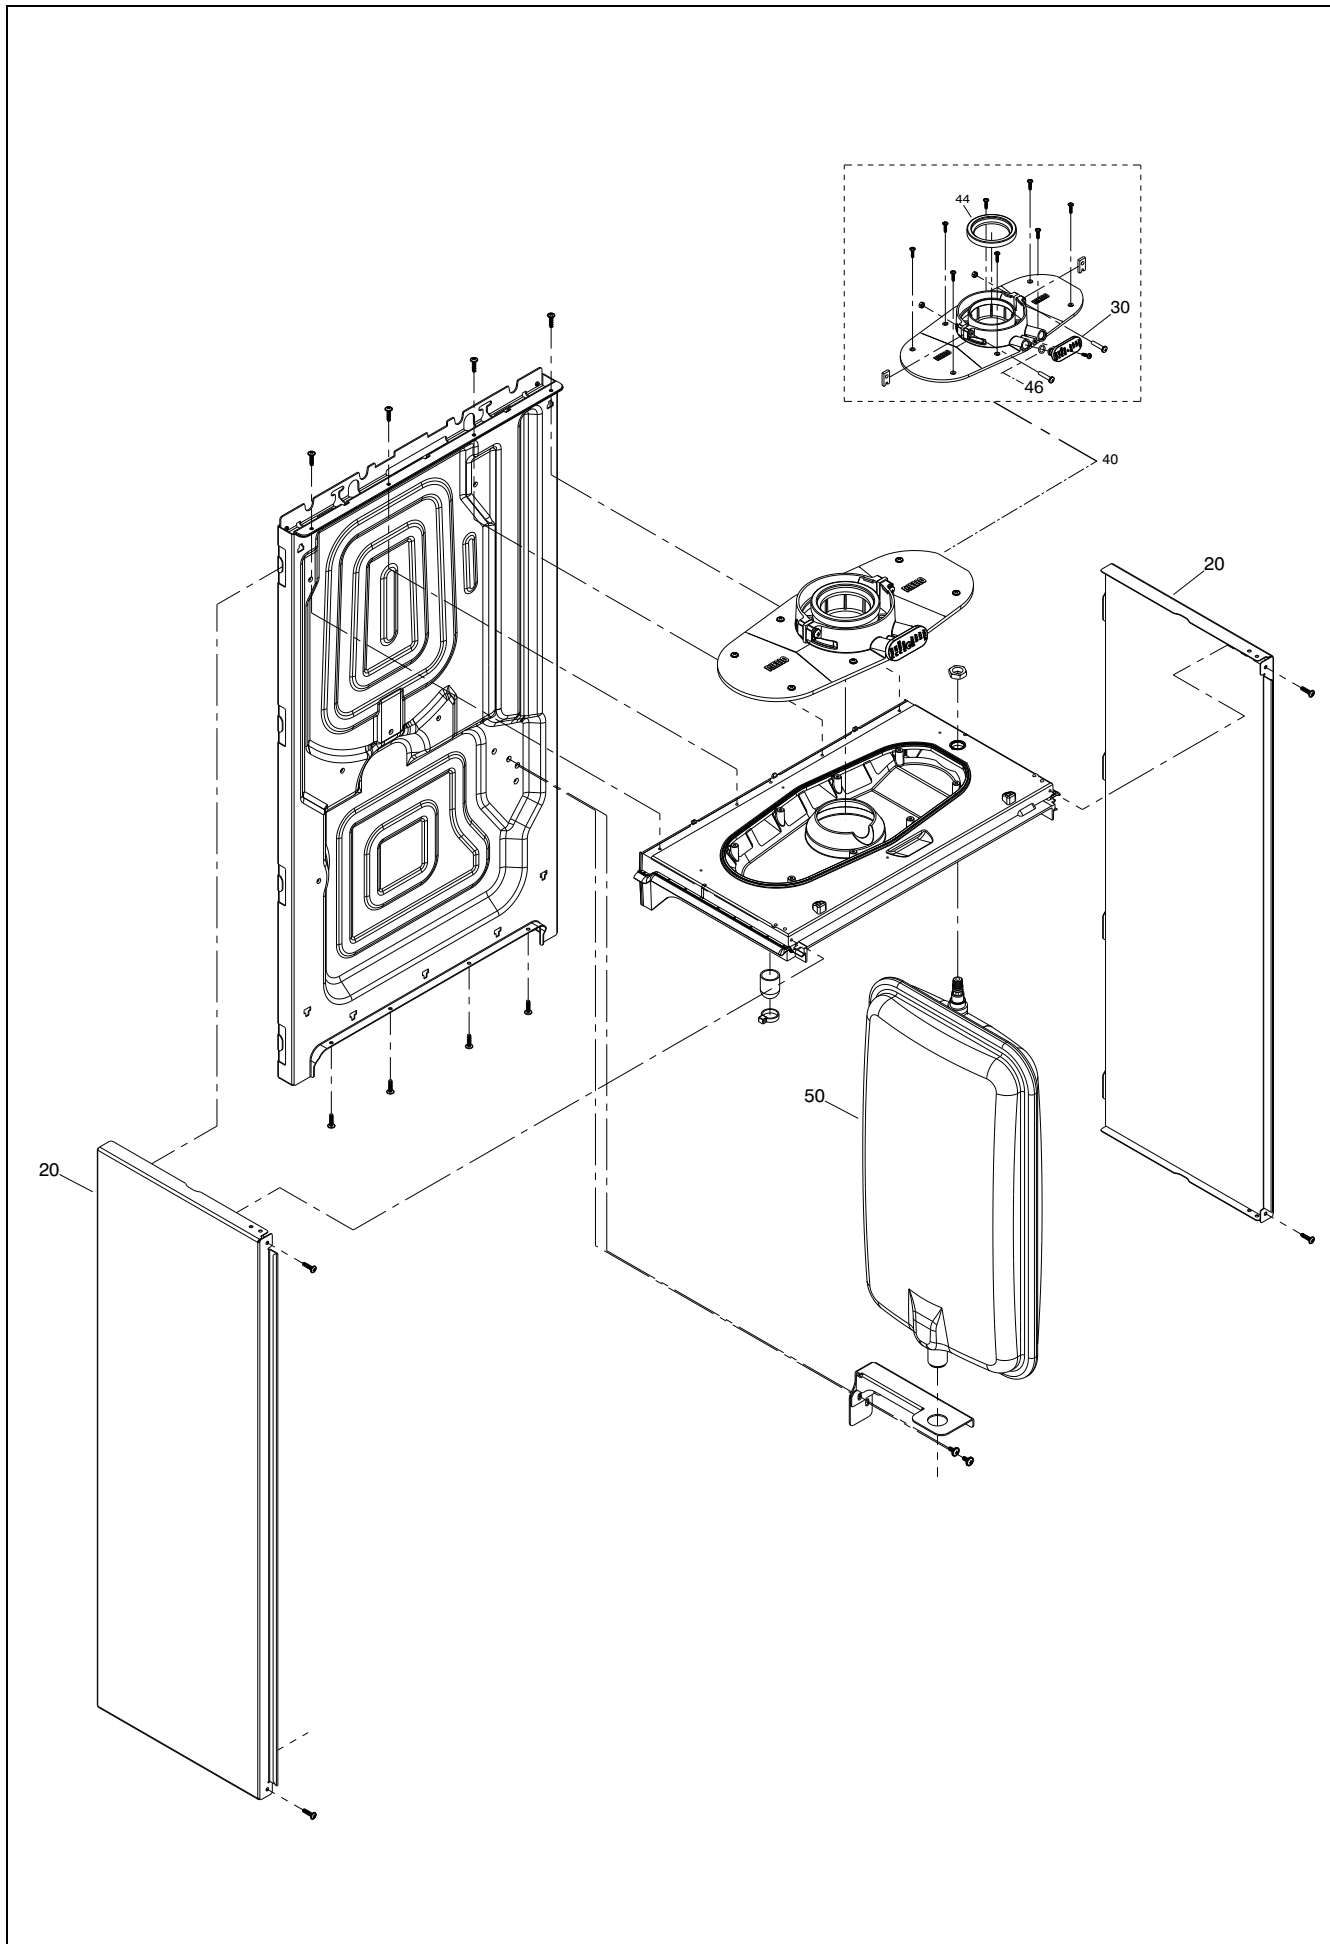

Wall hung boilers

Synergy 20S

MODEL	PART NUMBER	
	MTN	GPL
Synergy 20S	20207900	

POS.	DESCRIPTION	20S
10	Interface	20210529
20	Cover assembly	20215275
30	Electric parts cover	20206744
35	Control panel hinge	20204261
40	PC board	20216089
50	Printed circuit board	20076436
210	Case Assembly	20210534

POS.	DESCRIPTION	20S
20	Hydraulic connection	20193766
21	Hole cover	20194516
26	Pressure transducer	20188992
27	Safety valve	20204272
30	Clip	20189051
32	Clip	20145853
40	Pipe	20212616
50	Connection	20194508
55	Insert	20193350
60	Pressure gauge	20204270
70	Knob	20204275
105	Connection	20210527
110	High head by-pass valve	20196474
120	Spring	20204269
125	Clip	R2165
140	Clip	20145853
150	Washer	R10025067
170	Washer	20188460
180	Washer	20194510
300	Connector	20154288
310	4-pin connector	20188746
320	4-pin connector	20154287
330	Cable connector	20206745
410	Heating cock	20132650
420	Heat water cock	20132653
430	Washer	R5023

POS.	DESCRIPTION	20S
20	Side panel	20204271
30	Cap smoke analysis	20204849
40	Flange	20204233
44	Gasket fan	20193768
46	O-ring	R10026494
50	Expansion vessel	20204262

POS.	DESCRIPTION	20S
10	Conveyor	20204267
13	Ignition electrode	20204235
14	Sensing electrode	20135947
16	Electrode seal	20157191
20	Fan	20207760
30	Gas pipe	20204265
50	Spark electrode cable	20195212
60	Clip	R10025062
80	Washer	R10026796
90	Washer	20204869
210	Gas valve	20204276
220	Washer	R5023