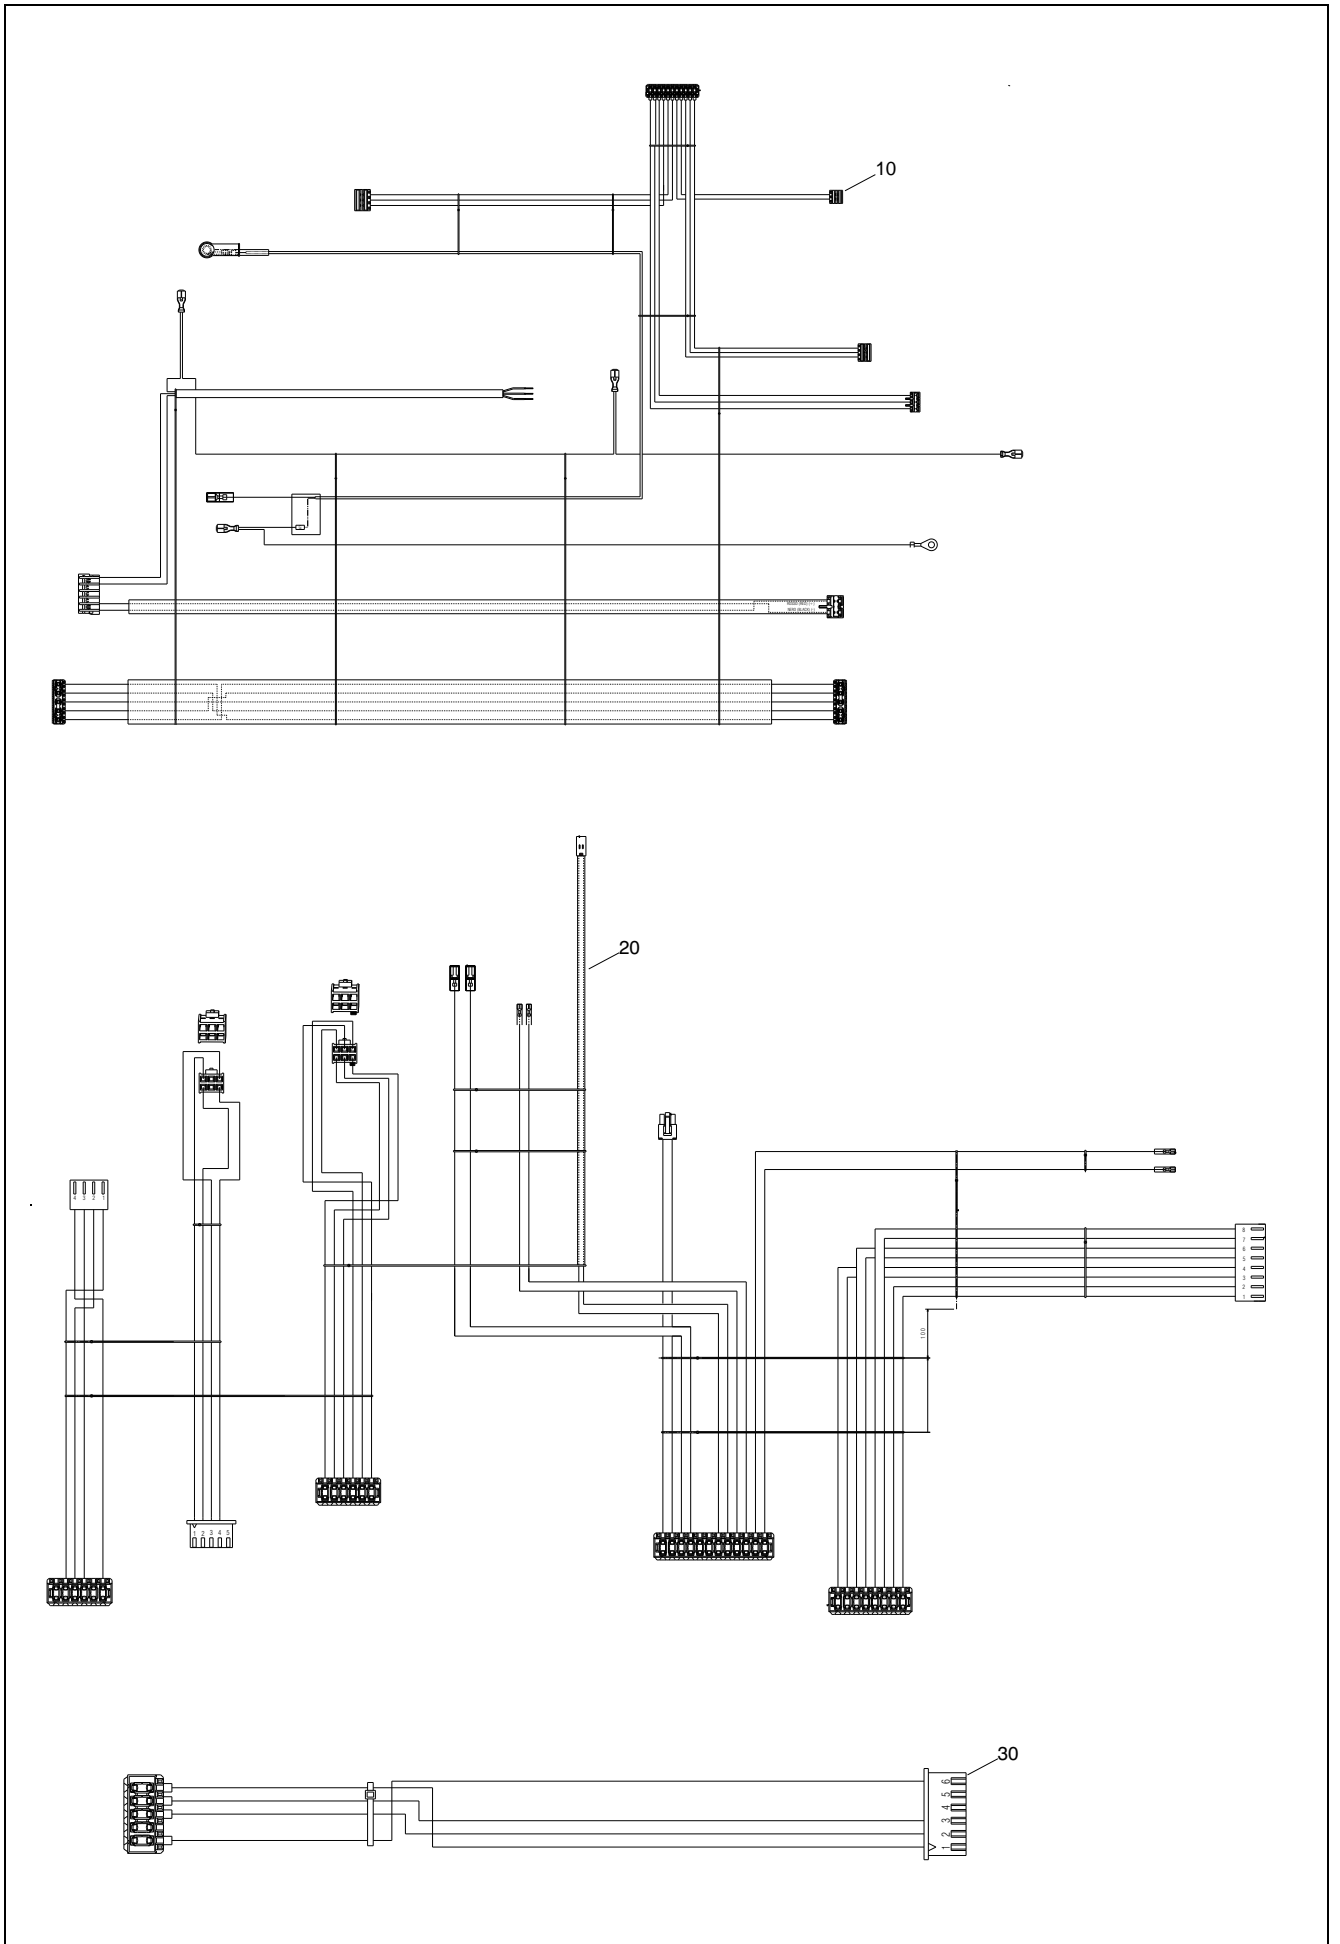

POS.	DESCRIPTION	20S
20	Hydraulic connection	20193766
21	Hole cover	20194516
26	Pressure transducer	20188992
27	Safety valve	20204272
30	Clip	20189051
32	Clip	20145853
40	Pipe	20212616
50	Connection	20194508
55	Insert	20193350
60	Pressure gauge	20204270
70	Knob	20204275
105	Connection	20210527
110	High head by-pass valve	20196474
120	Spring	20204269
125	Clip	R2165
140	Clip	20145853
150	Washer	R10025067
170	Washer	20188460
180	Washer	20194510
300	Connector	20154288
310	4-pin connector	20188746
320	4-pin connector	20154287
330	Cable connector	20206745
410	Heating cock	20132650
420	Heat water cock	20132653
430	Washer	R5023

POS.	DESCRIPTION	20S
20	Side panel	20204271
30	Cap smoke analysis	20204849
40	Flange	20204233
44	Gasket fan	20193768
46	O-ring	R10026494
50	Expansion vessel	20204262

POS.	DESCRIPTION	20S
10	Conveyor	20204267
13	Ignition electrode	20204235
14	Sensing electrode	20135947
16	Electrode seal	20157191
20	Fan	20207760
30	Gas pipe	20204265
50	Spark electrode cable	20195212
60	Clip	R10025062
80	Washer	R10026796
90	Washer	20204869
210	Gas valve	20204276
220	Washer	R5023

POS.	DESCRIPTION	20S
10	Power wiring harness	20210654
20	Combustion cable	20210655
30	Wiring harness	20206750

Rev	Data	Descrizione

Vokera reserve the right to change the specifications without prior notice.
Consumers' statutory rights are not affected.