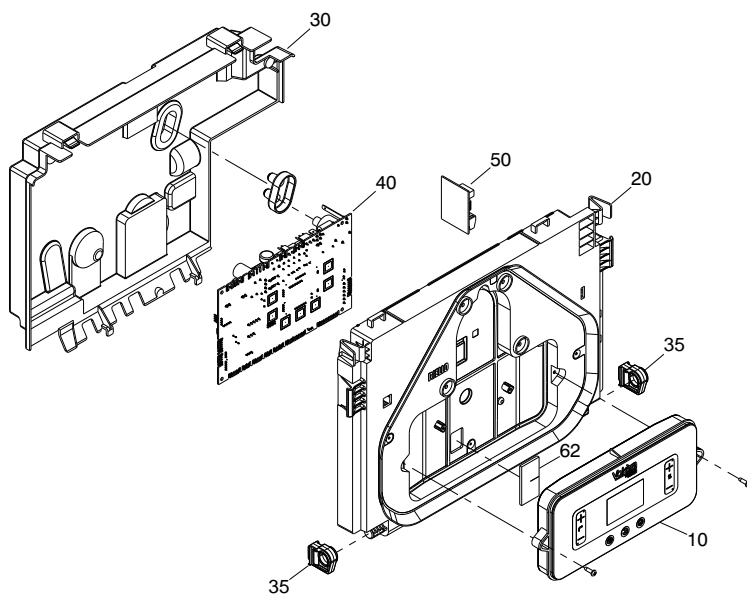

Wall hung boilers

Synergy 20S

MODEL	PART NUMBER	
	MTN	GPL
Synergy 20S	20207900	

POS.	DESCRIPTION	20S
10	Interface	20210529
20	Cover assembly	20215275
30	Electric parts cover	20206744
35	Control panel hinge	20204261
40	PC board	20216089
50	Printed circuit board	20076436
210	Case Assembly	20210534

POS.	DESCRIPTION	20S
20	Hydraulic connection	20193766
21	Hole cover	20194516
26	Pressure transducer	20188992
27	Safety valve	20204272
30	Clip	20189051
32	Clip	20145853
40	Pipe	20212616
50	Connection	20194508
55	Insert	20193350
60	Pressure gauge	20204270
70	Knob	20204275
105	Connection	20210527
110	High head by-pass valve	20196474
120	Spring	20204269
125	Clip	R2165
140	Clip	20145853
150	Washer	R10025067
170	Washer	20188460
180	Washer	20194510
300	Connector	20154288
310	4-pin connector	20188746
320	4-pin connector	20154287
330	Cable connector	20206745
410	Heating cock	20132650
420	Heat water cock	20132653
430	Washer	R5023

POS.	DESCRIPTION	20S
20	Side panel	20204271
30	Cap smoke analysis	20204849
40	Flange	20204233
44	Gasket fan	20193768
46	O-ring	R10026494
50	Expansion vessel	20204262

POS.	DESCRIPTION	20S
10	Conveyor	20204267
13	Ignition electrode	20204235
14	Sensing electrode	20135947
16	Electrode seal	20157191
20	Fan	20207760
30	Gas pipe	20204265
50	Spark electrode cable	20195212
60	Clip	R10025062
80	Washer	R10026796
90	Washer	20204869
210	Gas valve	20204276
220	Washer	R5023

POS.	DESCRIPTION	20S
10	Power wiring harness	20210654
20	Combustion cable	20210655
30	Wiring harness	20206750

Rev	Data	Descrizione

Vokera reserve the right to change the specifications without prior notice.
Consumers' statutory rights are not affected.