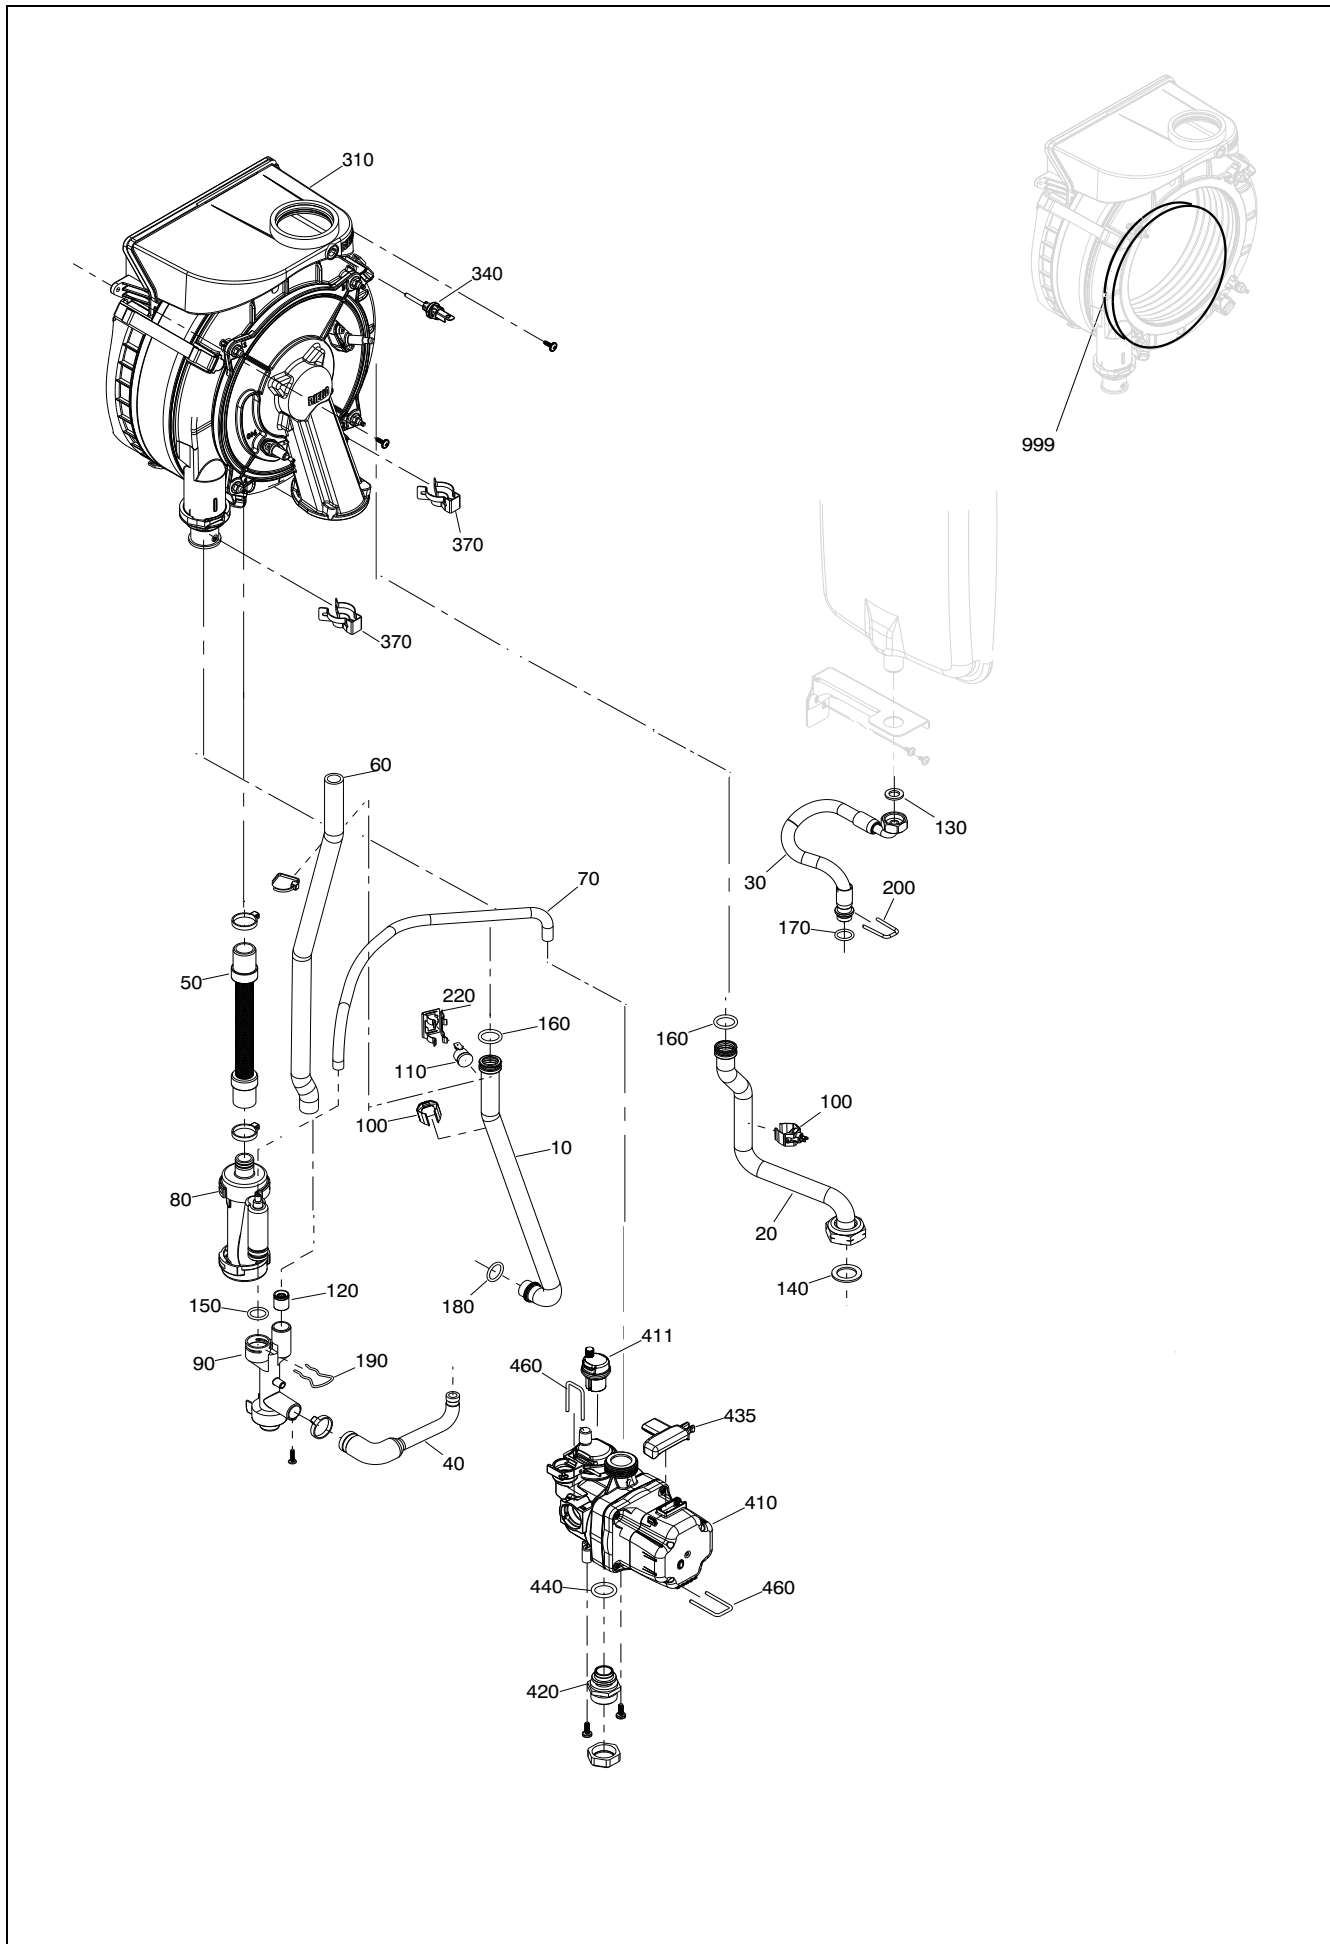

Wall hung boilers

Synergy 20S

MODEL	PART NUMBER	
	MTN	GPL
Synergy 20S	20207900	

POS.	DESCRIPTION	20S
10	Interface	20210529
20	Cover assembly	20215275
30	Electric parts cover	20206744
35	Control panel hinge	20204261
40	PC board	20216089
50	Printed circuit board	20076436
210	Case Assembly	20210534

POS.	DESCRIPTION	20S
20	Hydraulic connection	20193766
21	Hole cover	20194516
26	Pressure transducer	20188992
27	Safety valve	20204272
30	Clip	20189051
32	Clip	20145853
40	Pipe	20212616
50	Connection	20194508
55	Insert	20193350
60	Pressure gauge	20204270
70	Knob	20204275
105	Connection	20210527
110	High head by-pass valve	20196474
120	Spring	20204269
125	Clip	R2165
140	Clip	20145853
150	Washer	R10025067
170	Washer	20188460
180	Washer	20194510
300	Connector	20154288
310	4-pin connector	20188746
320	4-pin connector	20154287
330	Cable connector	20206745
410	Heating cock	20132650
420	Heat water cock	20132653
430	Washer	R5023

POS.	DESCRIPTION	20S
20	Side panel	20204271
30	Cap smoke analysis	20204849
40	Flange	20204233
44	Gasket fan	20193768
46	O-ring	R10026494
50	Expansion vessel	20204262

POS.	DESCRIPTION	20S
10	Conveyor	20204267
13	Ignition electrode	20204235
14	Sensing electrode	20135947
16	Electrode seal	20157191
20	Fan	20207760
30	Gas pipe	20204265
50	Spark electrode cable	20195212
60	Clip	R10025062
80	Washer	R10026796
90	Washer	20204869
210	Gas valve	20204276
220	Washer	R5023

POS.	DESCRIPTION	20S
10	Power wiring harness	20210654
20	Combustion cable	20210655
30	Wiring harness	20206750

Rev	Data	Descrizione

Vokera reserve the right to change the specifications without prior notice.
Consumers' statutory rights are not affected.