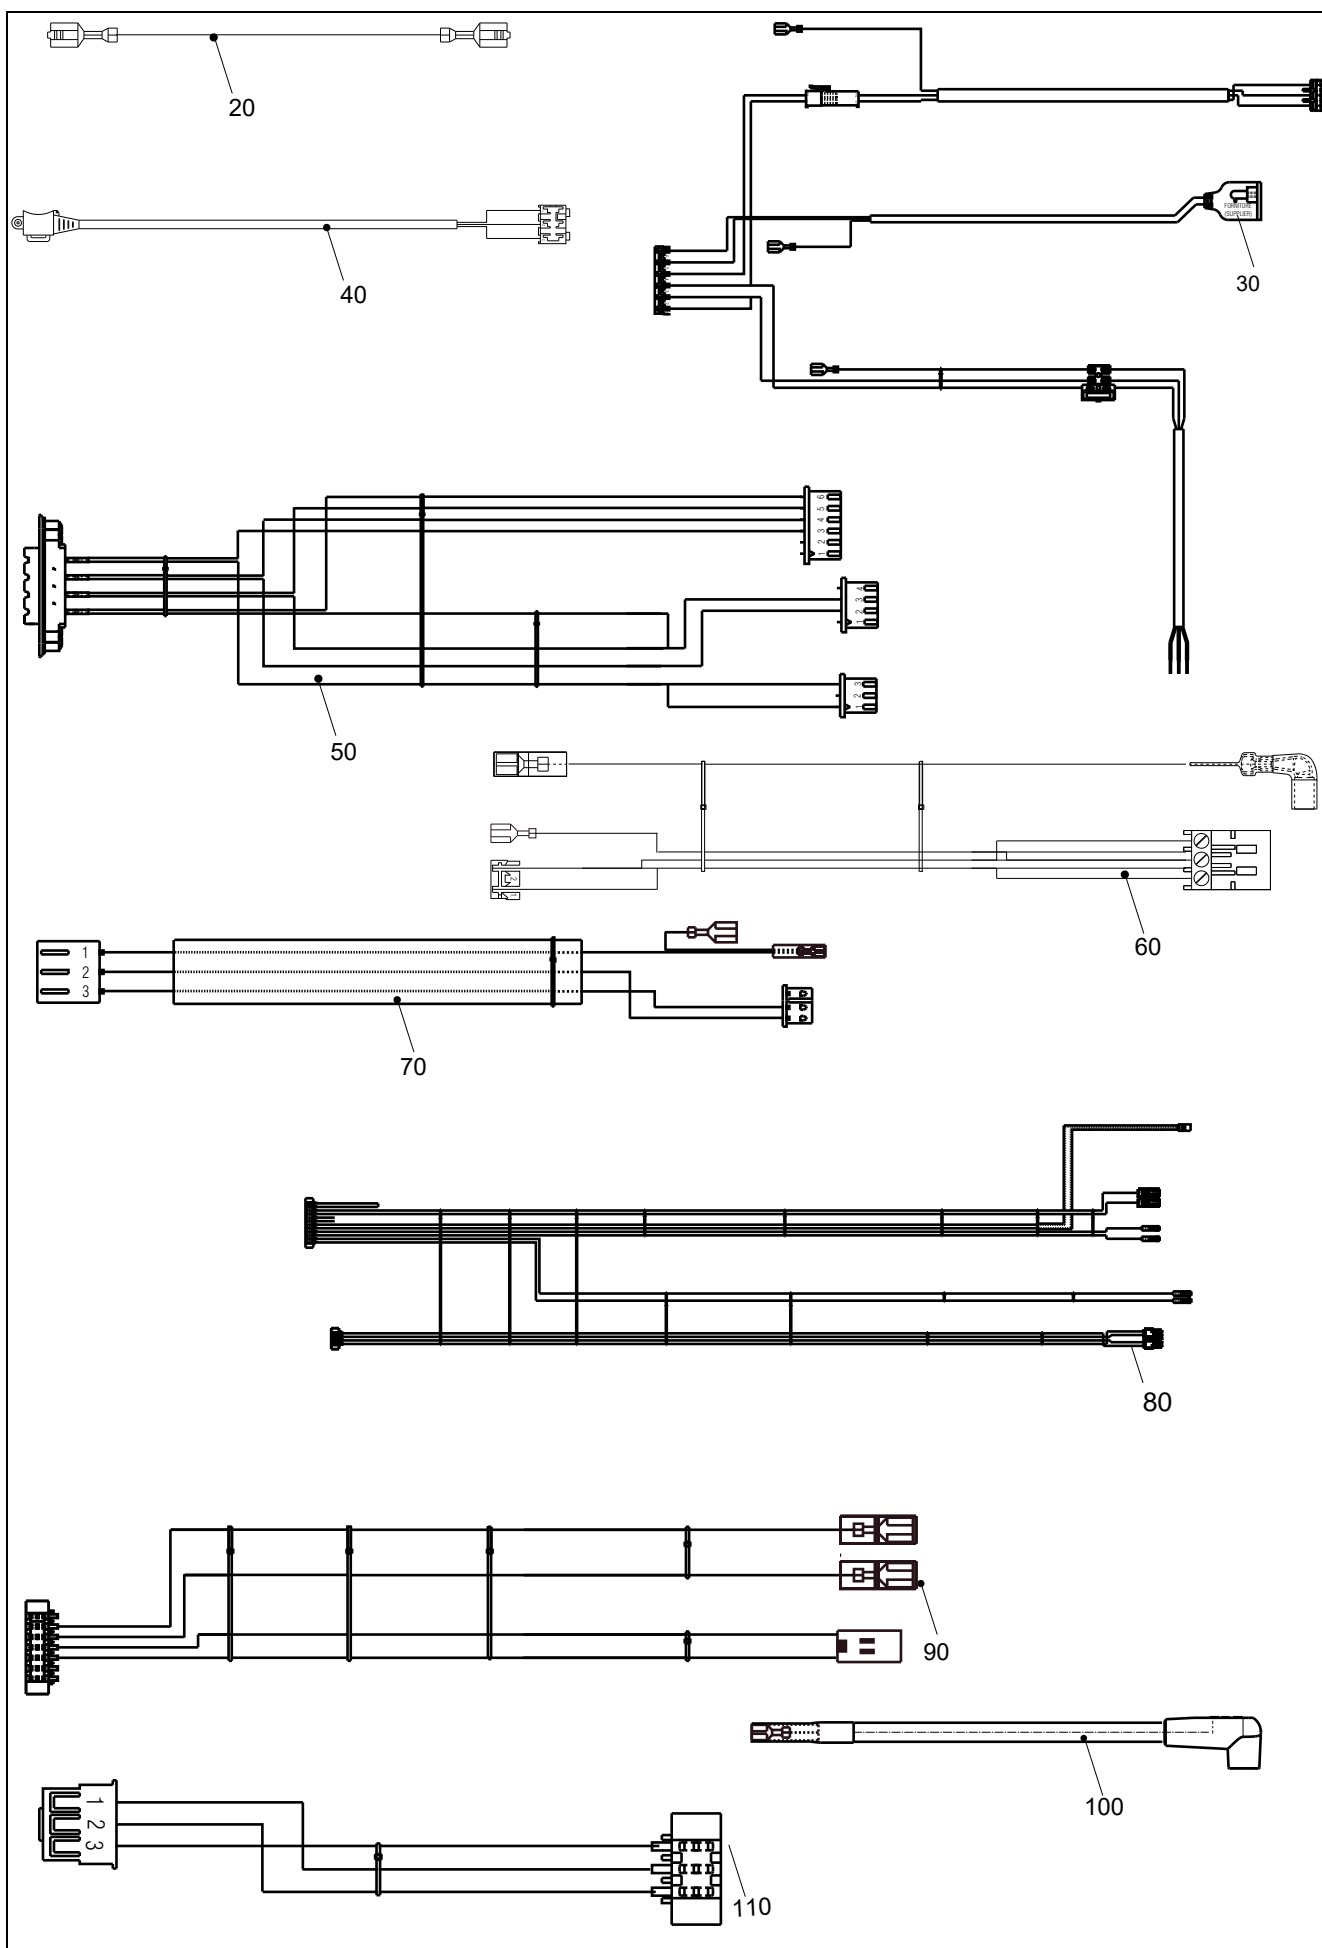

POS.	DESCRIPTION	40C
20	Wiring harness	20167256
30	Power wiring harness	20181024
40	Hydraulic control cable	20017596
50	Bus wiring harness	20167255
60	Fan wiring harness	20167257
70	Flame wiring harness	20167258
80	Wiring harness	20181022
90	Low tension cable	20167254
100	Ignition electrode wiring harness	20135792
110	pressure transducer wiring	20167261