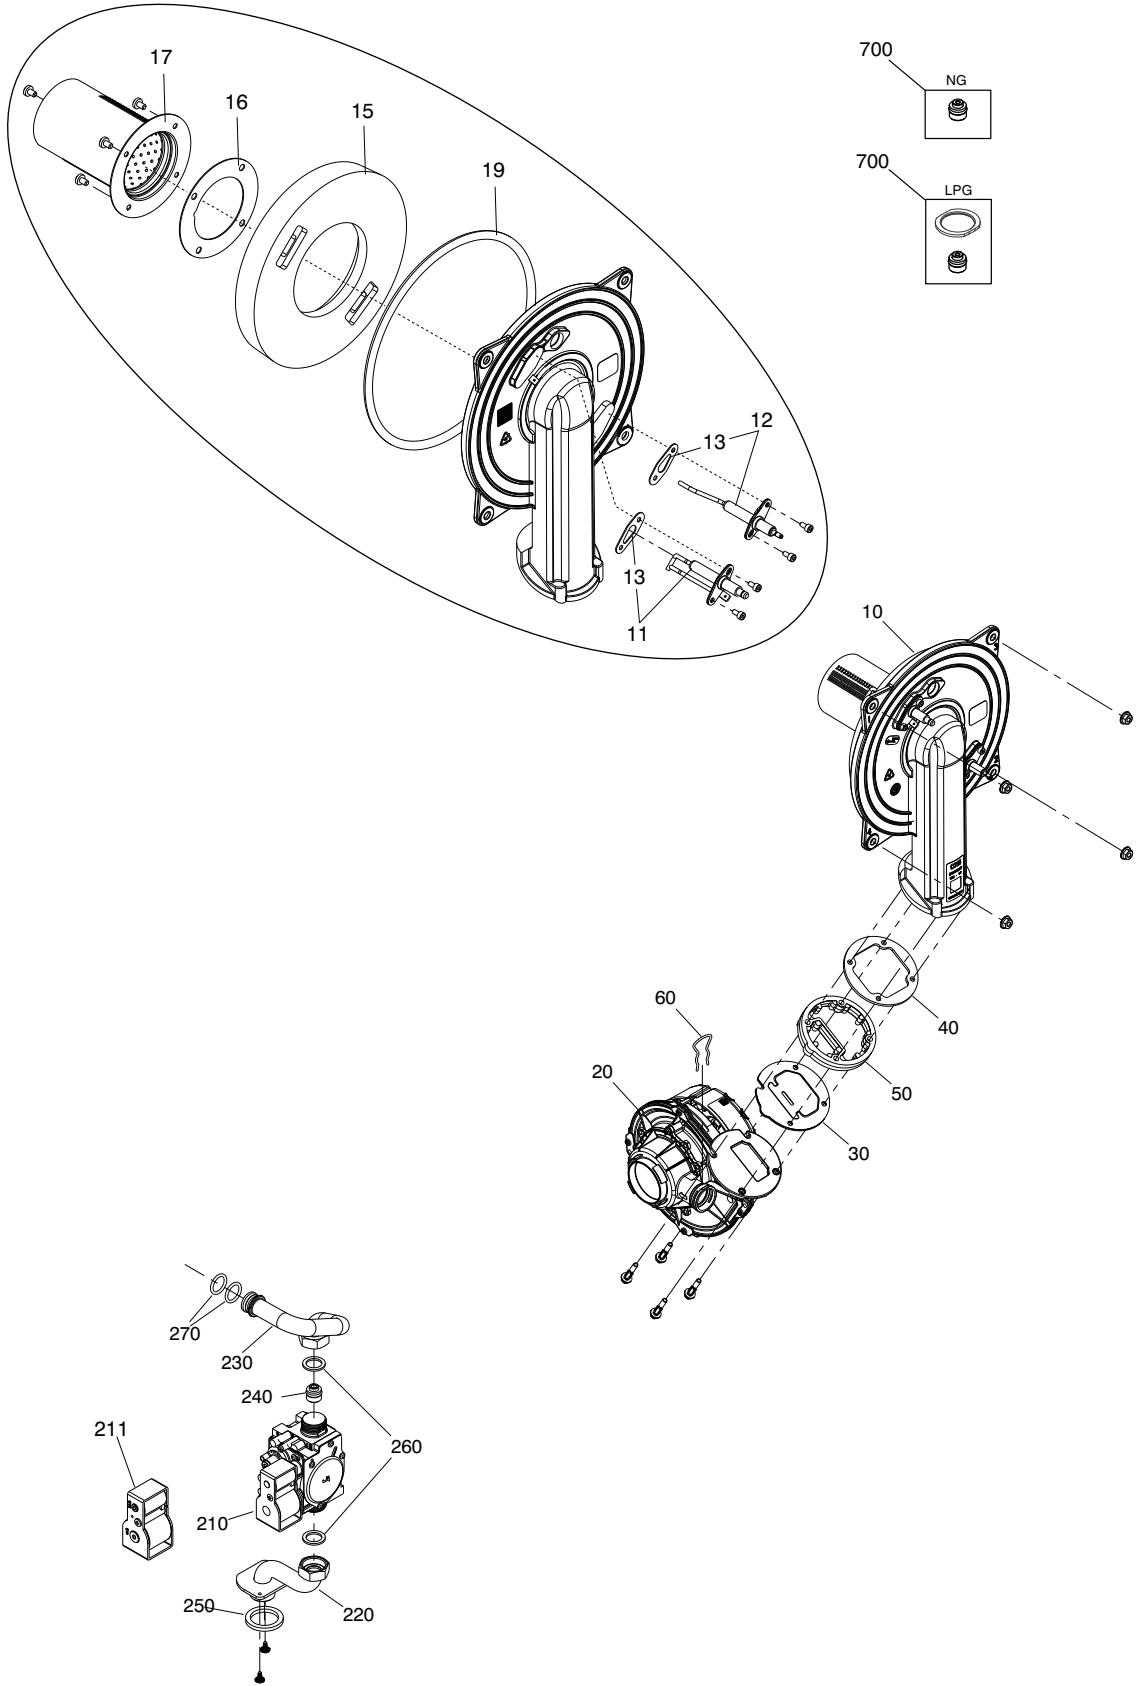

POS.	DESCRIPTION	40C
10	Air/gas conveyor	20177651
11	Ignition electrode	20135946
12	Sensing electrode	20135947
13	Electrode seal	20157191
15	Insulation panel	20177648
16	Seal burner	20135949
17	Premix burner	20136089
19	Washer	20135951
20	Integrated fan	20136075
30	Non return valve	20169395
40	Washer	20135952
50	Spacer	20177790
60	Clip	R10025062
210	Gas valve	20039202
211	Gas valve solenoid	20040675
220	Pipe	20161547
230	Pipe	20161546
240	gas diaphragm	R10029209
250	Gasket	20123159
260	Washer	R5023
270	Washer	20024869
700	LPG conversion kit	20080711
700	Ng conversion kit	20167315