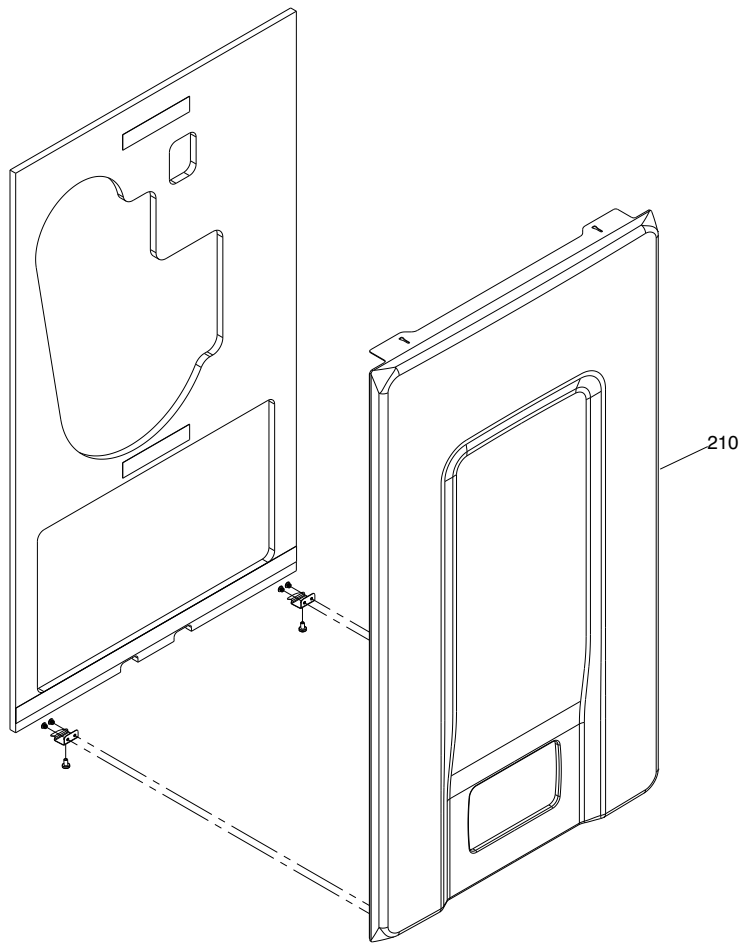

**Wall hung boilers**

**VISION PLUS 40C**

MODEL	PART NUMBER	
	MTN	GPL
Vision Plus 40C	20174725	-

POS.	DESCRIPTION	40C
10	Control panel	20181023
20	Instrumental panel	20154280
30	Electric parts cover	20154281
50	Control board	20178237
60	Rolling hinge	20123231
70	Instrumental panel fastener	20123230
90	Shaped gasket	20123240
210	Front panel	20178204
380	Ground rivet	20154023

POS.	DESCRIPTION	40C
30	Quick primer pressure gauge	20049617
40	Water gauge carrier	20123121
50	Heat exchanger	20132277
61	3-way heating manifold and cartridge	20021497
62	Cartridge	20043594
63	Actuator	20017594
64	Clip	20017598
70	By-pass casing	R10024642
80	Cover for by-pass assembly	R10024643
90	Connection	R10024647
100	Fitting/union	20092620
110	Pipe	R10024982
120	Pipe	R10024983
130	Pipe	R10025057
140	Pipe	20161493
150	Dhw actuator	20069786
160	Pressure transducer	20024559
170	Safety valve	20043820
180	Non return valve	R10025056
190	High head by-pass valve	R1552
200	Fitting/union	R10025059
210	Nut	20181025
220	Nipple	R10024985
230	3/4" locknut	R4026
240	1/2" lock nut	R4274
250	Cock	R10024646
260	Pvc tube	R10025068
270	Pipe	20181026
280	NTC sensor	R10027351
290	Pink Flow restrictor	R10026046
300	Clip	R10024986
310	Clip	R10024958
320	Clip	R10025062
330	Clip	R10025063
340	Clip	R2165
350	O-ring	R6898
360	O-ring	R10025064
370	O-ring	R10024988
380	O-ring	R10023533
390	Washer	R5026
400	O-ring	R10025065
410	Washer	R10025066
430	Washer	R10023698
520	Cock	20180000
530	Heating cock	20132650
540	Cock	20180001
550	Heat water cock	20132653
560	Filling cock	20132655
570	Angle pipe	20132654
580	Pipe	20179997
590	Safety valve pipe	20132656
620	Washer	20133198
630	Washer	20133197
640	Washer	R5023
650	Washer	R5026
660	Cap nut	20133199
670	Cap nut	20133200
740	4-pin connector	20154287
750	Five positions fairlead	20123125