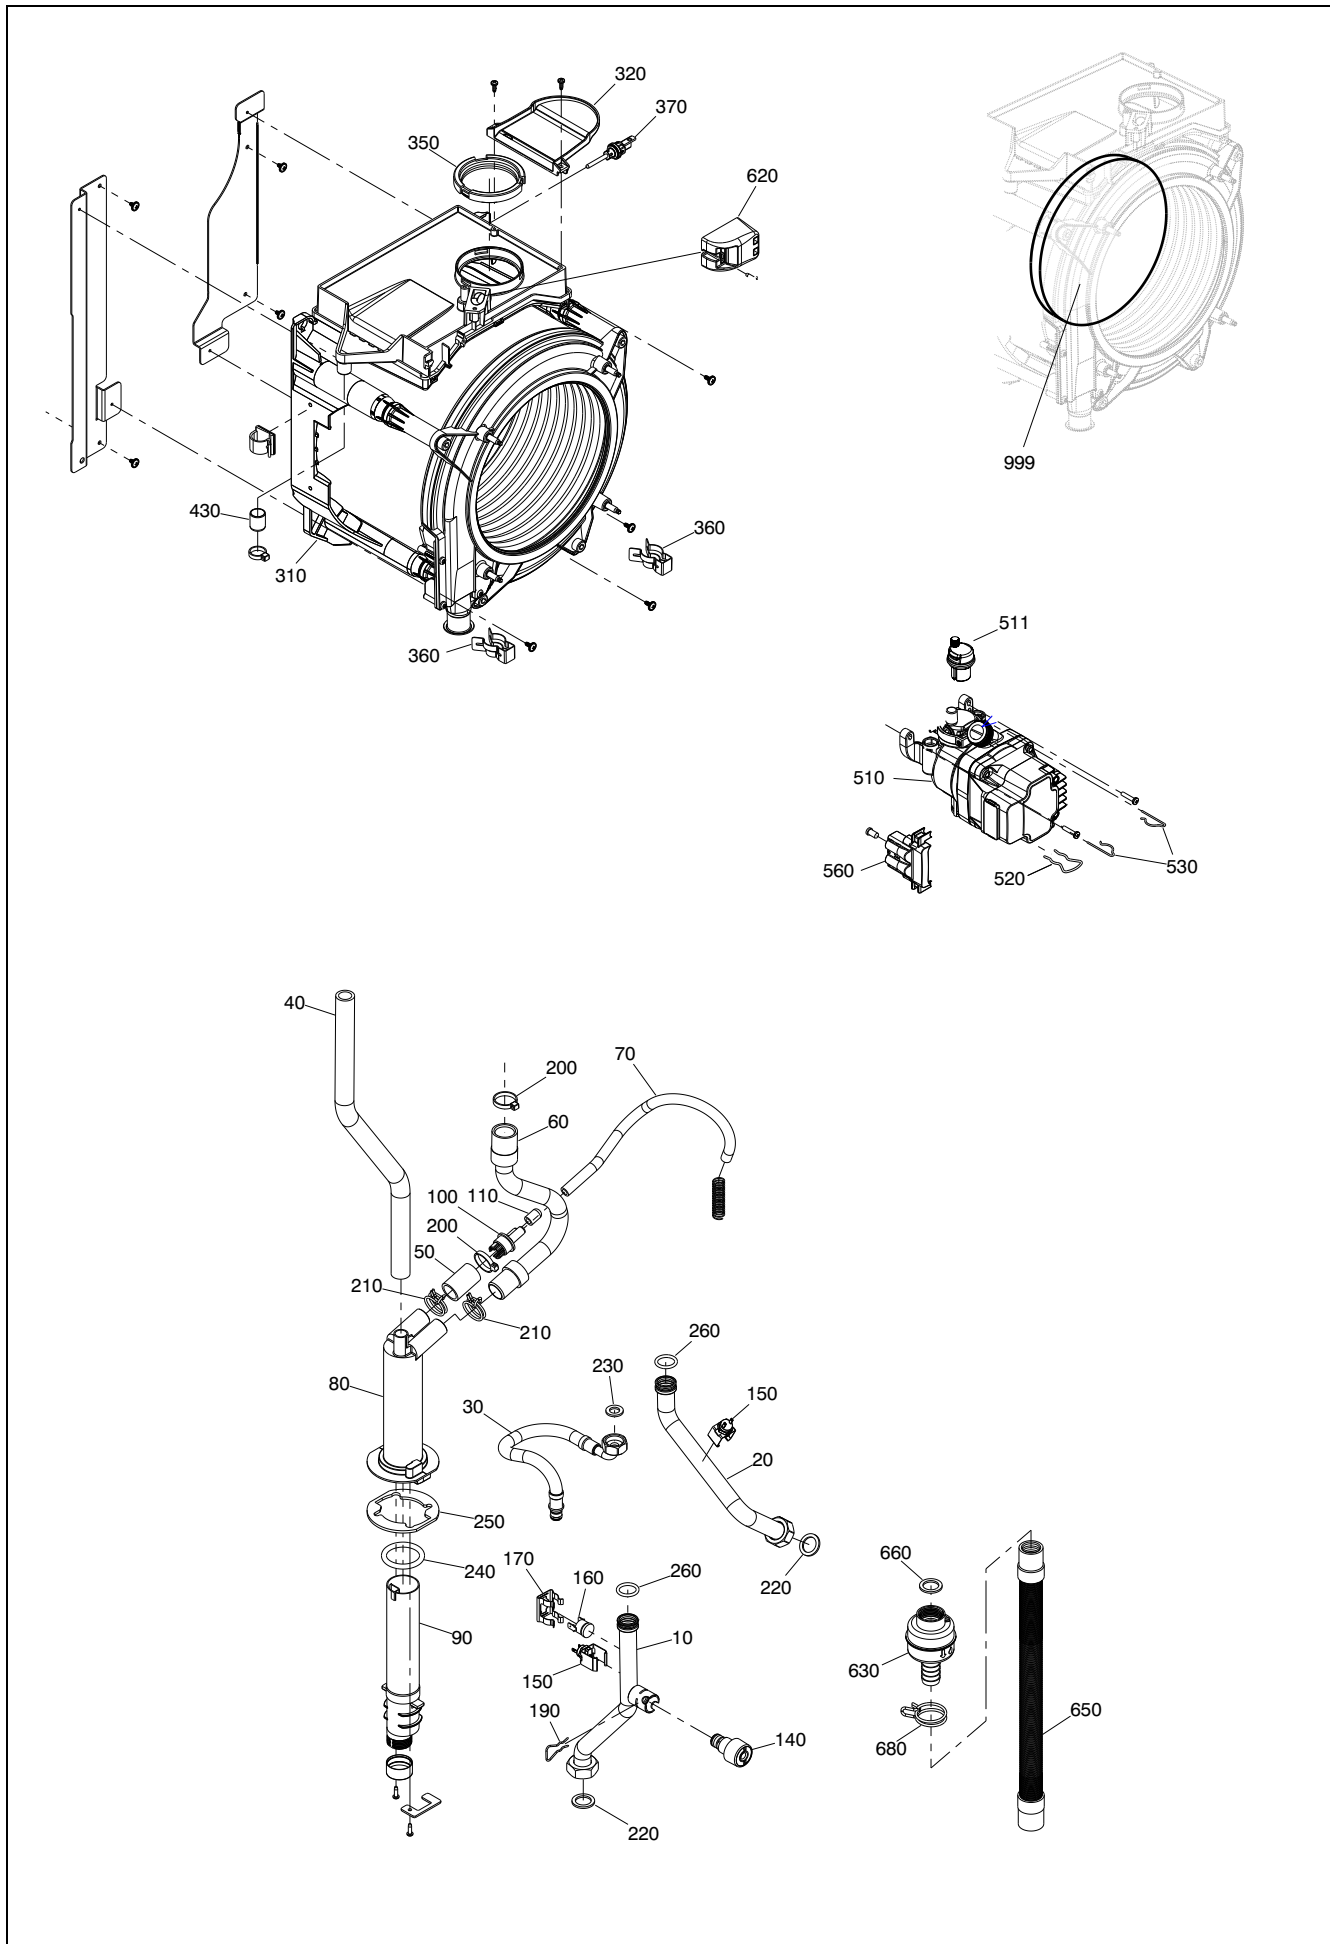

POS.	DESCRIPTION	40C
10	Pipe	20168464
20	Pipe	20161490
30	Flexible pipe	20135789
40	Silicon pipe	20181028
50	Pipe	20135786
60	Condensation outlet pipe	20169396
70	Tube kit	20136087
80	Trap upper body	20123188
90	Trap lower body	20123189
100	Adapter siphon condensate drain	20135945
110	Plug	20081059
140	Cock	20000533
150	NTC Detector	20078350
160	High limit thermostat	20005585
170	Clip	R5472
190	Clip	20000539
210	Hose clamp	20152419
220	Washer	R10023699
230	Washer	R5026
240	O ring	20123187
250	Trap gasket	20123190
260	O ring	20152424
310	Condensing exchanger assembly	20177653
320	Rain coat for exchanger	20135930
350	Washer Ø 60	R10028426
360	Spring pipe	20000130
370	Flue sensor	20135782
430	Hole cover	20181027
510	Pump 6 mt.	20178238
511	Air vent bottle	20169571
520	Clip	R10025062
530	Clip	R2165
560	Cover	20180465
620	Ignition transformer	20001563
630	Safety float	20127819
650	Condensation outlet tube	20100816
660	Washer	R10023699
680	Hose clamp	20152306
999	Retarder insulating panel	20159693