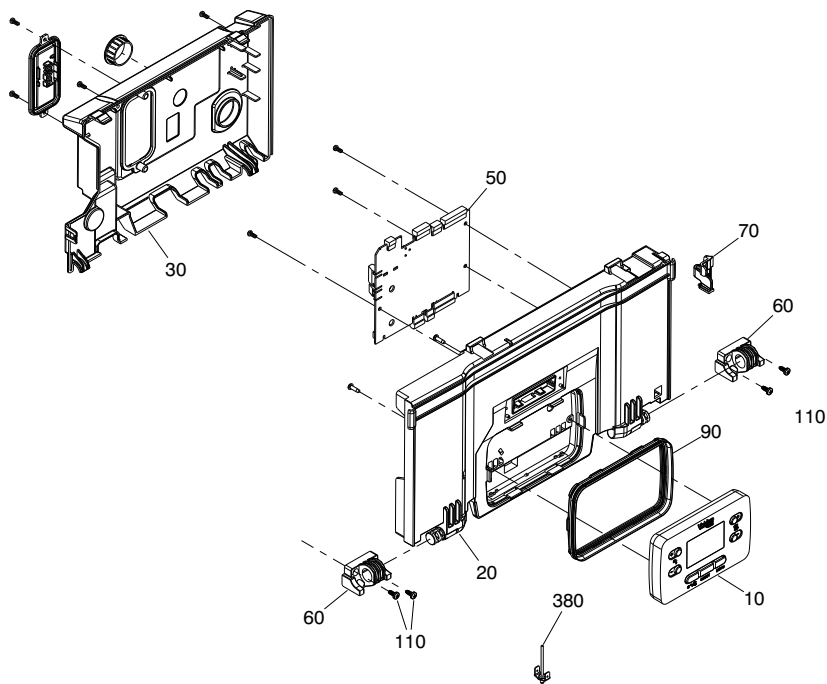

**Wall hung boilers**

**VISION PLUS 40C**

MODEL	PART NUMBER	
	MTN	GPL
Vision Plus 40C	20174725	-

POS.	DESCRIPTION	40C
10	Control panel	20181023
20	Instrumental panel	20154280
30	Electric parts cover	20154281
50	Control board	20178237
60	Rolling hinge	20123231
70	Instrumental panel fastener	20123230
90	Shaped gasket	20123240
210	Front panel	20178204
380	Ground rivet	20154023

POS.	DESCRIPTION	40C
30	Quick primer pressure gauge	20049617
40	Water gauge carrier	20123121
50	Heat exchanger	20132277
61	3-way heating manifold and cartridge	20021497
62	Cartridge	20043594
63	Actuator	20017594
64	Clip	20017598
70	By-pass casing	R10024642
80	Cover for by-pass assembly	R10024643
90	Connection	R10024647
100	Fitting/union	20092620
110	Pipe	R10024982
120	Pipe	R10024983
130	Pipe	R10025057
140	Pipe	20161493
150	Dhw actuator	20069786
160	Pressure transducer	20024559
170	Safety valve	20043820
180	Non return valve	R10025056
190	High head by-pass valve	R1552
200	Fitting/union	R10025059
210	Nut	20181025
220	Nipple	R10024985
230	3/4" locknut	R4026
240	1/2" lock nut	R4274
250	Cock	R10024646
260	Pvc tube	R10025068
270	Pipe	20181026
280	NTC sensor	R10027351
290	Pink Flow restrictor	R10026046
300	Clip	R10024986
310	Clip	R10024958
320	Clip	R10025062
330	Clip	R10025063
340	Clip	R2165
350	O-ring	R6898
360	O-ring	R10025064
370	O-ring	R10024988
380	O-ring	R10023533
390	Washer	R5026
400	O-ring	R10025065
410	Washer	R10025066
430	Washer	R10023698
520	Cock	20180000
530	Heating cock	20132650
540	Cock	20180001
550	Heat water cock	20132653
560	Filling cock	20132655
570	Angle pipe	20132654
580	Pipe	20179997
590	Safety valve pipe	20132656
620	Washer	20133198
630	Washer	20133197
640	Washer	R5023
650	Washer	R5026
660	Cap nut	20133199
670	Cap nut	20133200
740	4-pin connector	20154287
750	Five positions fairlead	20123125