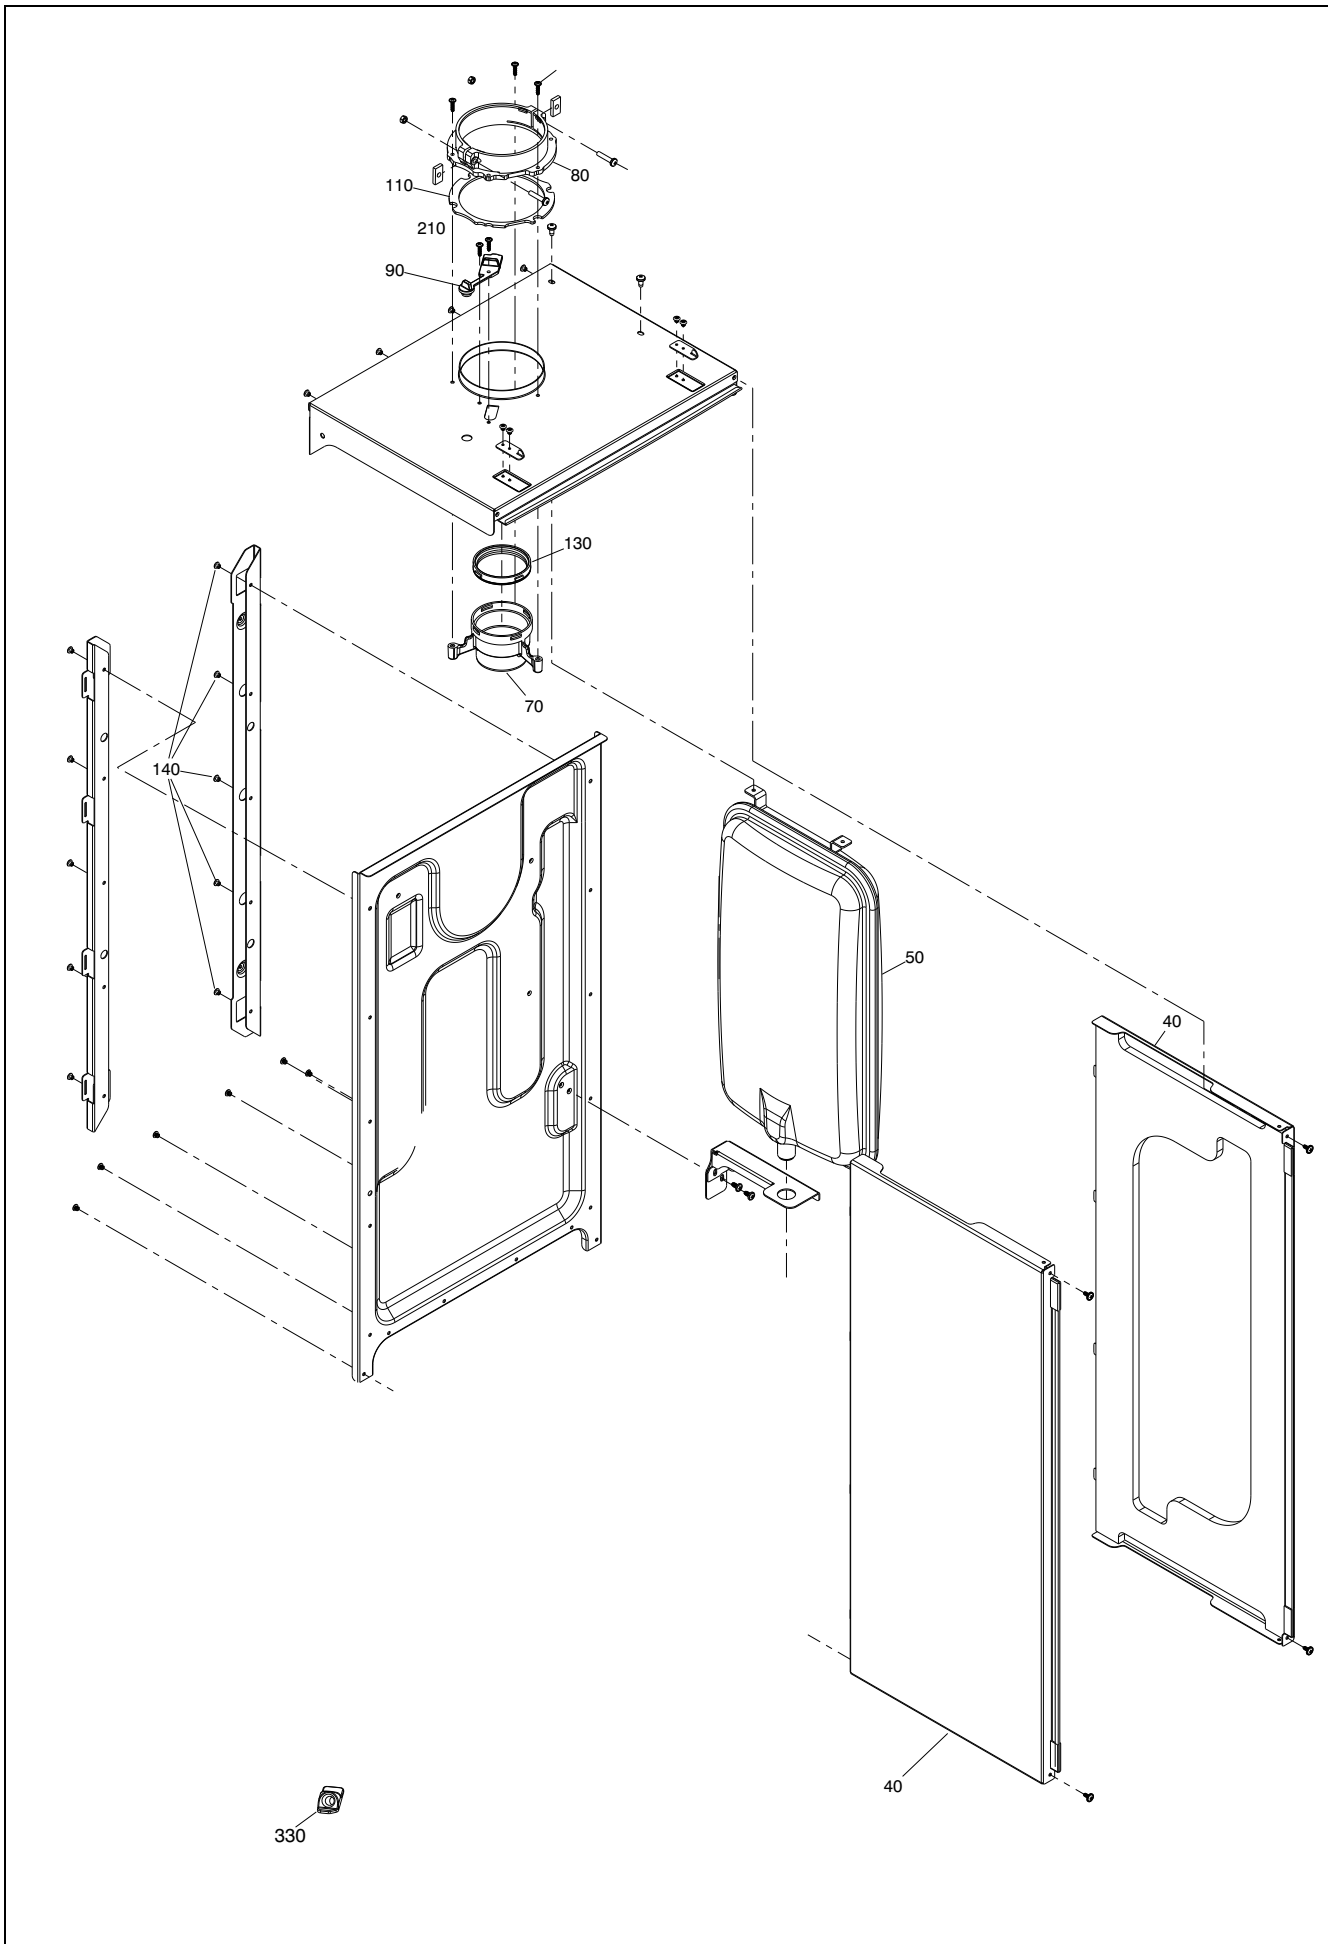

**Wall hung boilers**

**VISION PLUS 40C**

MODEL	PART NUMBER	
	MTN	GPL
Vision Plus 40C	20174725	-

POS.	DESCRIPTION	40C
10	Control panel	20181023
20	Instrumental panel	20154280
30	Electric parts cover	20154281
50	Control board	20178237
60	Rolling hinge	20123231
70	Instrumental panel fastener	20123230
90	Shaped gasket	20123240
210	Front panel	20178204
380	Ground rivet	20154023

POS.	DESCRIPTION	40C
30	Quick primer pressure gauge	20049617
40	Water gauge carrier	20123121
50	Heat exchanger	20132277
61	3-way heating manifold and cartridge	20021497
62	Cartridge	20043594
63	Actuator	20017594
64	Clip	20017598
70	By-pass casing	R10024642
80	Cover for by-pass assembly	R10024643
90	Connection	R10024647
100	Fitting/union	20092620
110	Pipe	R10024982
120	Pipe	R10024983
130	Pipe	R10025057
140	Pipe	20161493
150	Dhw actuator	20069786
160	Pressure transducer	20024559
170	Safety valve	20043820
180	Non return valve	R10025056
190	High head by-pass valve	R1552
200	Fitting/union	R10025059
210	Nut	20181025
220	Nipple	R10024985
230	3/4" locknut	R4026
240	1/2" lock nut	R4274
250	Cock	R10024646
260	Pvc tube	R10025068
270	Pipe	20181026
280	NTC sensor	R10027351
290	Pink Flow restrictor	R10026046
300	Clip	R10024986
310	Clip	R10024958
320	Clip	R10025062
330	Clip	R10025063
340	Clip	R2165
350	O-ring	R6898
360	O-ring	R10025064
370	O-ring	R10024988
380	O-ring	R10023533
390	Washer	R5026
400	O-ring	R10025065
410	Washer	R10025066
430	Washer	R10023698
520	Cock	20180000
530	Heating cock	20132650
540	Cock	20180001
550	Heat water cock	20132653
560	Filling cock	20132655
570	Angle pipe	20132654
580	Pipe	20179997
590	Safety valve pipe	20132656
620	Washer	20133198
630	Washer	20133197
640	Washer	R5023
650	Washer	R5026
660	Cap nut	20133199
670	Cap nut	20133200
740	4-pin connector	20154287
750	Five positions fairlead	20123125