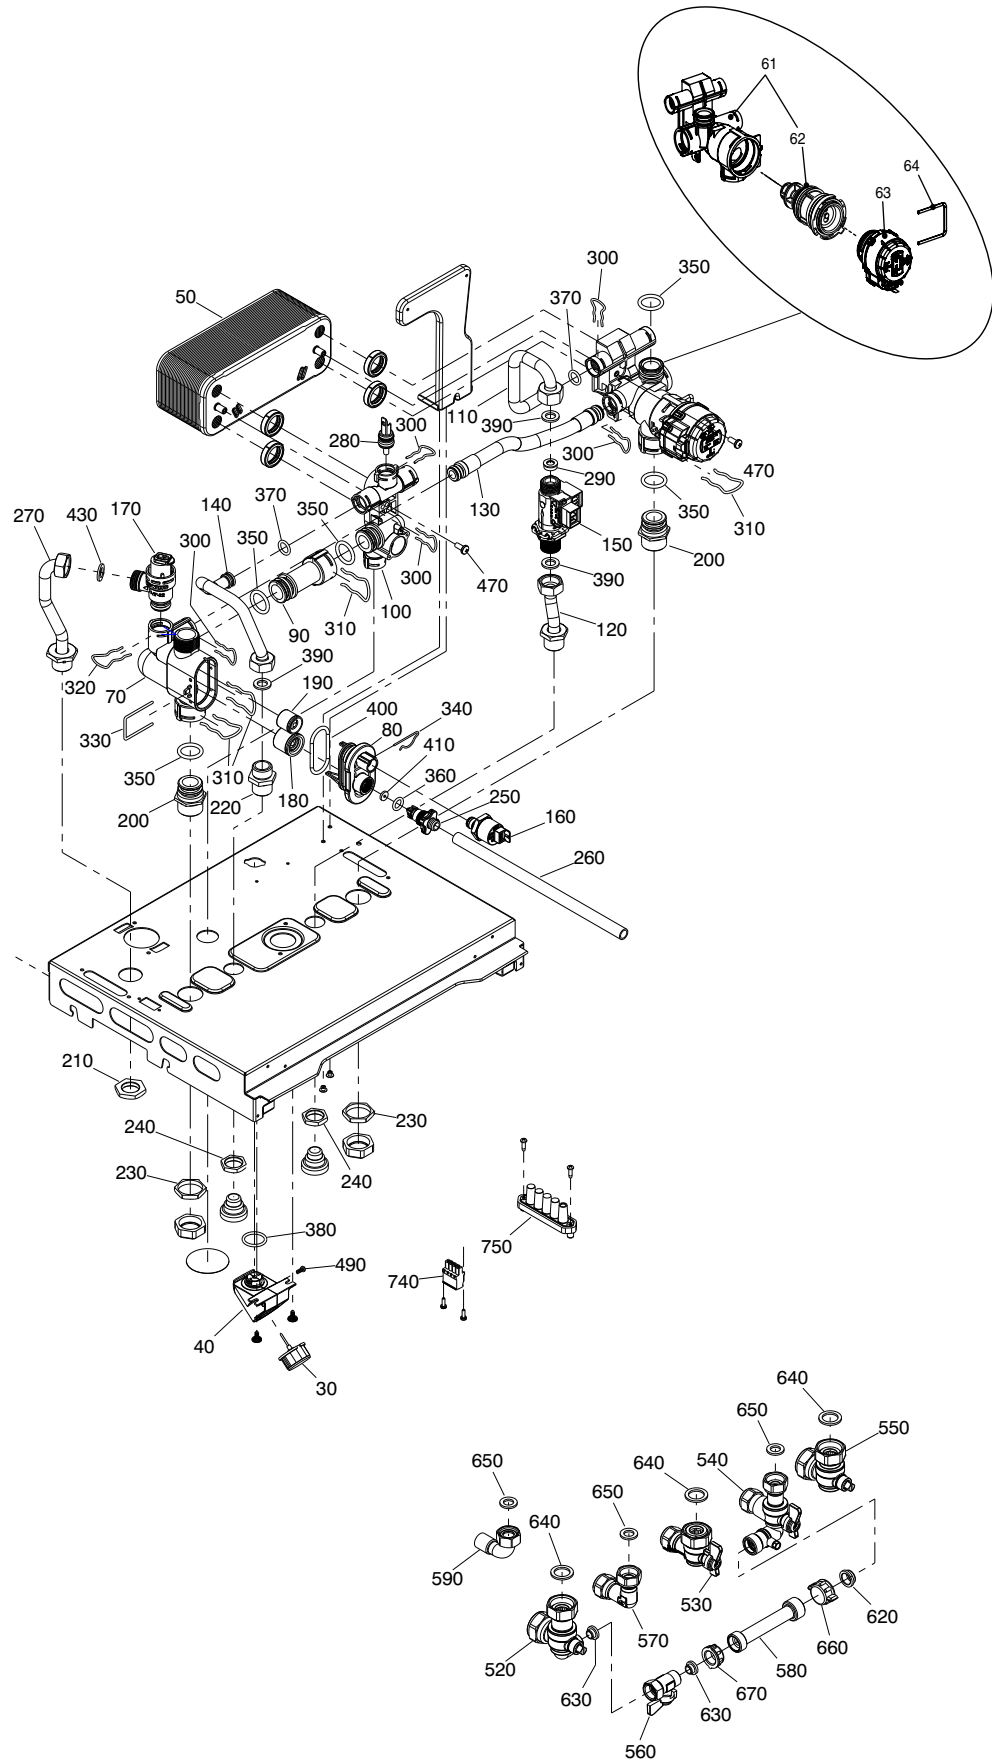

**Wall hung boilers**

**VISION PLUS 40C**

MODEL	PART NUMBER	
	MTN	GPL
Vision Plus 40C	20174725	-

POS.	DESCRIPTION	40C
10	Control panel	20181023
20	Instrumental panel	20154280
30	Electric parts cover	20154281
50	Control board	20178237
60	Rolling hinge	20123231
70	Instrumental panel fastener	20123230
90	Shaped gasket	20123240
210	Front panel	20178204
380	Ground rivet	20154023

POS.	DESCRIPTION	40C
30	Quick primer pressure gauge	20049617
40	Water gauge carrier	20123121
50	Heat exchanger	20132277
61	3-way heating manifold and cartridge	20021497
62	Cartridge	20043594
63	Actuator	20017594
64	Clip	20017598
70	By-pass casing	R10024642
80	Cover for by-pass assembly	R10024643
90	Connection	R10024647
100	Fitting/union	20092620
110	Pipe	R10024982
120	Pipe	R10024983
130	Pipe	R10025057
140	Pipe	20161493
150	Dhw actuator	20069786
160	Pressure transducer	20024559
170	Safety valve	20043820
180	Non return valve	R10025056
190	High head by-pass valve	R1552
200	Fitting/union	R10025059
210	Nut	20181025
220	Nipple	R10024985
230	3/4" locknut	R4026
240	1/2" lock nut	R4274
250	Cock	R10024646
260	Pvc tube	R10025068
270	Pipe	20181026
280	NTC sensor	R10027351
290	Pink Flow restrictor	R10026046
300	Clip	R10024986
310	Clip	R10024958
320	Clip	R10025062
330	Clip	R10025063
340	Clip	R2165
350	O-ring	R6898
360	O-ring	R10025064
370	O-ring	R10024988
380	O-ring	R10023533
390	Washer	R5026
400	O-ring	R10025065
410	Washer	R10025066
430	Washer	R10023698
520	Cock	20180000
530	Heating cock	20132650
540	Cock	20180001
550	Heat water cock	20132653
560	Filling cock	20132655
570	Angle pipe	20132654
580	Pipe	20179997
590	Safety valve pipe	20132656
620	Washer	20133198
630	Washer	20133197
640	Washer	R5023
650	Washer	R5026
660	Cap nut	20133199
670	Cap nut	20133200
740	4-pin connector	20154287
750	Five positions fairlead	20123125