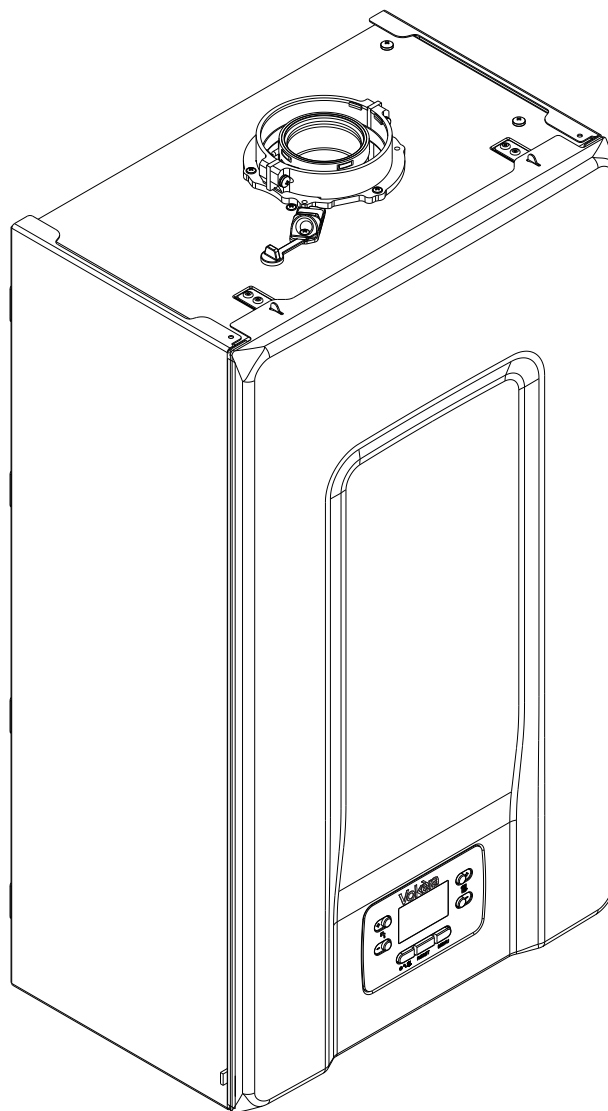

**Wall hung boilers**

**VISION PLUS 40C**

MODEL	PART NUMBER	
	MTN	GPL
Vision Plus 40C	20174725	-

POS.	DESCRIPTION	40C
10	Control panel	20181023
20	Instrumental panel	20154280
30	Electric parts cover	20154281
50	Control board	20178237
60	Rolling hinge	20123231
70	Instrumental panel fastener	20123230
90	Shaped gasket	20123240
210	Front panel	20178204
380	Ground rivet	20154023

POS.	DESCRIPTION	40C
30	Quick primer pressure gauge	20049617
40	Water gauge carrier	20123121
50	Heat exchanger	20132277
61	3-way heating manifold and cartridge	20021497
62	Cartridge	20043594
63	Actuator	20017594
64	Clip	20017598
70	By-pass casing	R10024642
80	Cover for by-pass assembly	R10024643
90	Connection	R10024647
100	Fitting/union	20092620
110	Pipe	R10024982
120	Pipe	R10024983
130	Pipe	R10025057
140	Pipe	20161493
150	Dhw actuator	20069786
160	Pressure transducer	20024559
170	Safety valve	20043820
180	Non return valve	R10025056
190	High head by-pass valve	R1552
200	Fitting/union	R10025059
210	Nut	20181025
220	Nipple	R10024985
230	3/4" locknut	R4026
240	1/2" lock nut	R4274
250	Cock	R10024646
260	Pvc tube	R10025068
270	Pipe	20181026
280	NTC sensor	R10027351
290	Pink Flow restrictor	R10026046
300	Clip	R10024986
310	Clip	R10024958
320	Clip	R10025062
330	Clip	R10025063
340	Clip	R2165
350	O-ring	R6898
360	O-ring	R10025064
370	O-ring	R10024988
380	O-ring	R10023533
390	Washer	R5026
400	O-ring	R10025065
410	Washer	R10025066
430	Washer	R10023698
520	Cock	20180000
530	Heating cock	20132650
540	Cock	20180001
550	Heat water cock	20132653
560	Filling cock	20132655
570	Angle pipe	20132654
580	Pipe	20179997
590	Safety valve pipe	20132656
620	Washer	20133198
630	Washer	20133197
640	Washer	R5023
650	Washer	R5026
660	Cap nut	20133199
670	Cap nut	20133200
740	4-pin connector	20154287
750	Five positions fairlead	20123125