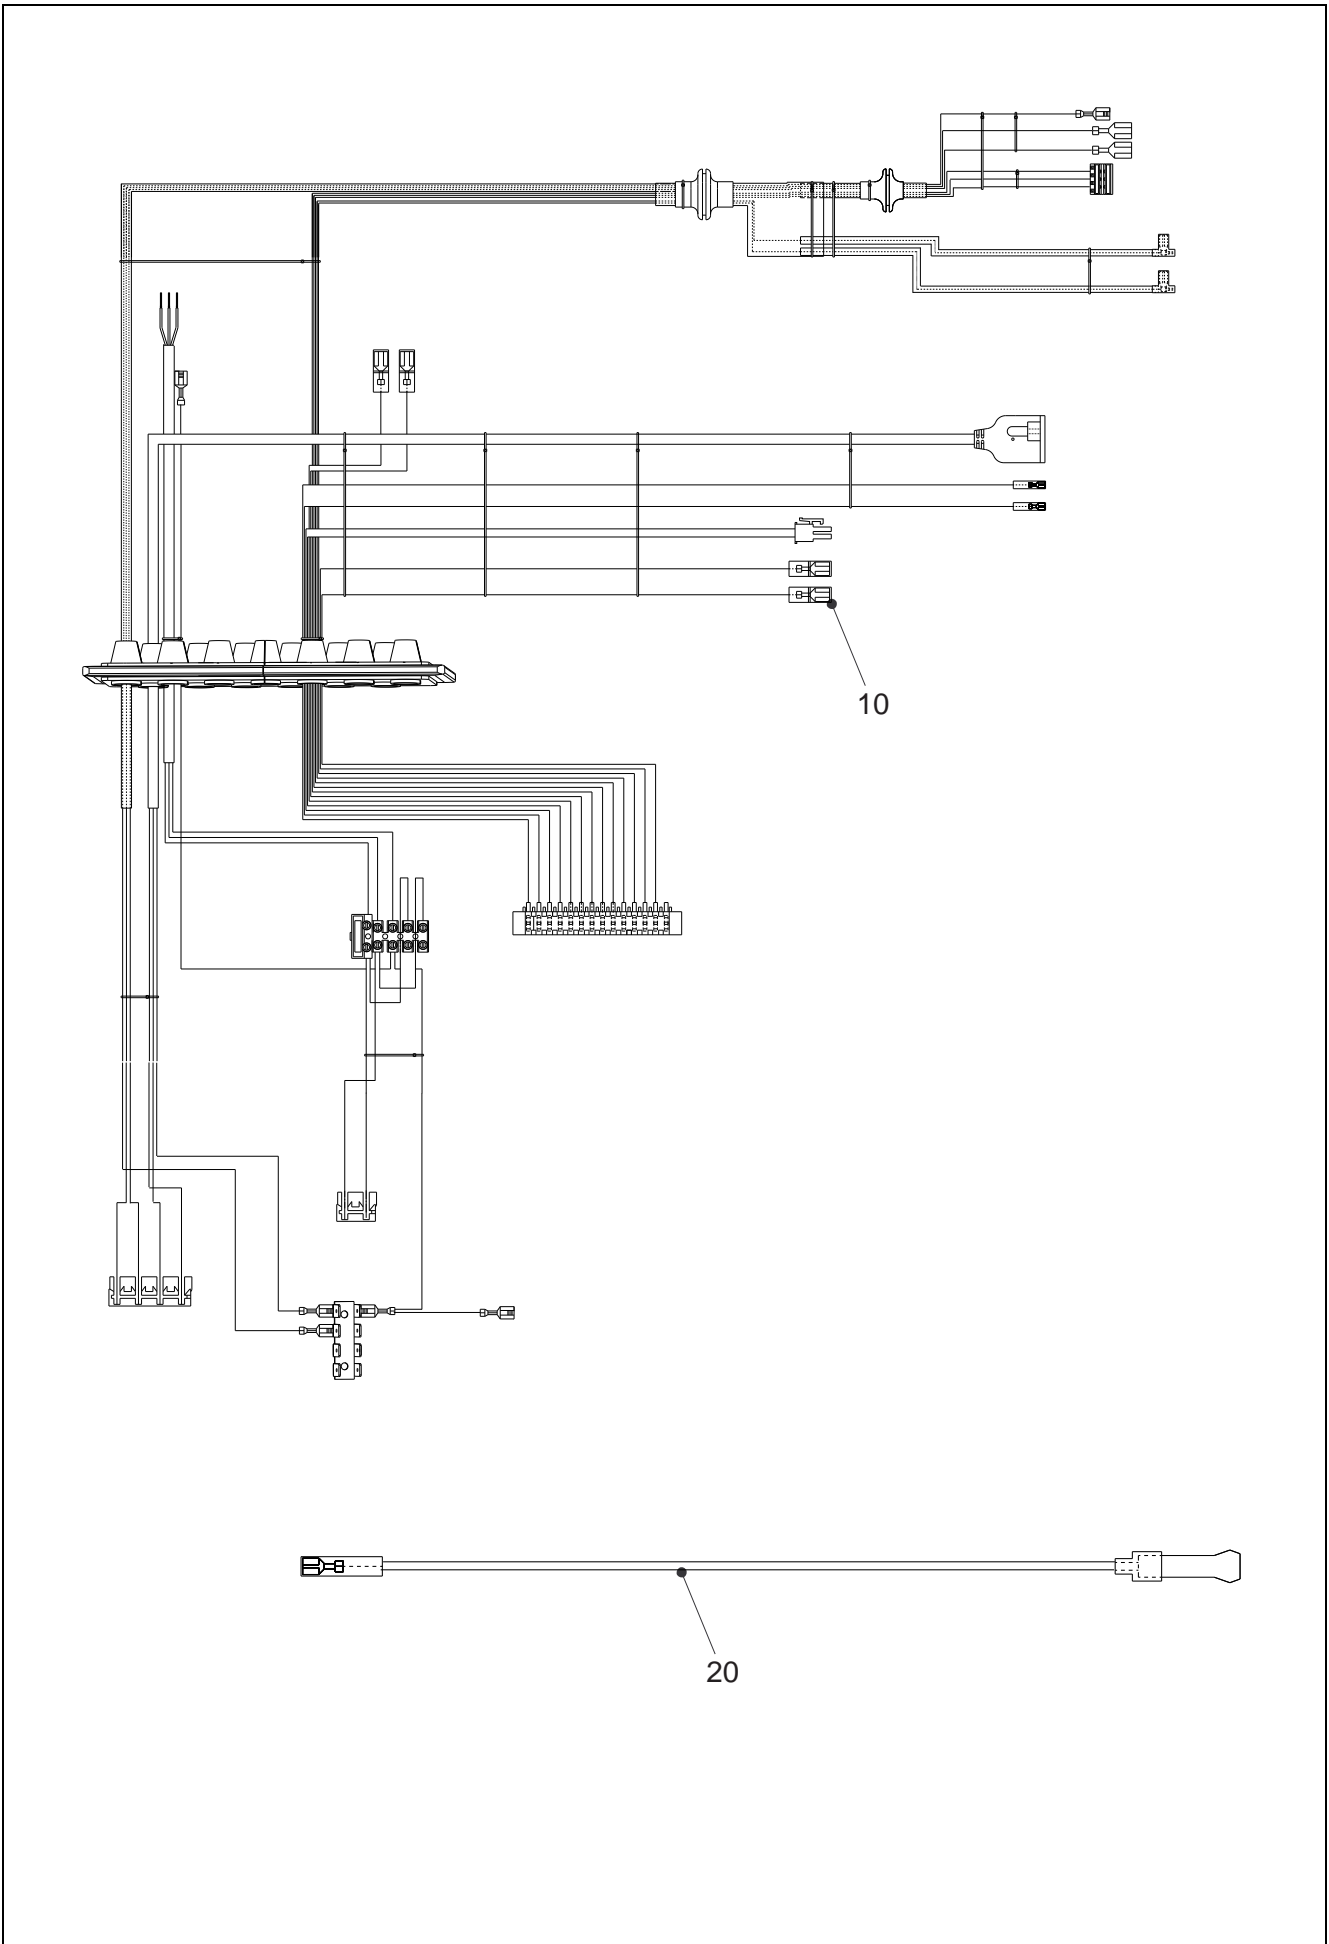

# Aqua Nova Le 17

MODEL	PART NUMBER	
	MTN	GPL
Aqua Nova Le 17	20143490	20143493

POS.	DESCRIPTION	17
10	Instrumental panel	20157009
20	Back cover panel	R10021120
30	Pushbutton	20147744
40	Printed circuit board	20147745
210	Case	R10020679
330	Air box cover	20154189
360	Hole cover	20005586
380	Pressure differential switch	R2677
570	Counterframe	20129069
580	Ground rivet	20154023
590	Fuse	R3478

POS.	DESCRIPTION	17
10	Combustion chamber cover	20154187
15	Combustion chamber cover	20156933
20	Hood assembly	20147836
40	Heat exchanger	20147845
50	Insulation panel	20147835
60	Insulation panel	20147747
70	Fan	20162477
80	Fan to flue connector	R10023182
90	Pipe	R10028533
120	Clamp	R5916
130	NTC sensor	20067813
140	Clip	20024086
150	Washer	R5912
170	Washer	R5917

POS.	DESCRIPTION	17
10	Burner	20154192
15	NG main burner injector manifold	20154190
15	LPG main burner injector manifold	20158498
15	LPG main burner injector manifold (nickel-plated nozzles)	20154194
40	Gas valve	20007784
41	Gas valve solenoid	20040675
50	Pipe	20147837
60	Spark/ignition electrode	20149065
70	Thermostat	20147753
80	Clip	20148585
90	Spring pipe	20052730
120	Washer	R5023
210	Pipe	20147841
220	Pipe	20147840
230	Pipe	20147838
240	Pipe	20115164
250	Dhw actuator	20073700
260	Nipple	20115159
270	Flow governor	R10025080
280	High limit thermostat	20147769
290	Clip	R5472
300	Washer	R5052
310	Washer	R5026
330	Washer	20024869
340	O ring	20147750
430	3/4" gas cock	R10020897
440	Water supply stop cock	R7099
450	Connection	R1790
470	Nut	R1823
490	Washer	R5236
999	Ng conversion kit	20157882
999	LPG conversion kit	20158510
999	LPG conversion kit (nickel-plated nozzles)	20157884