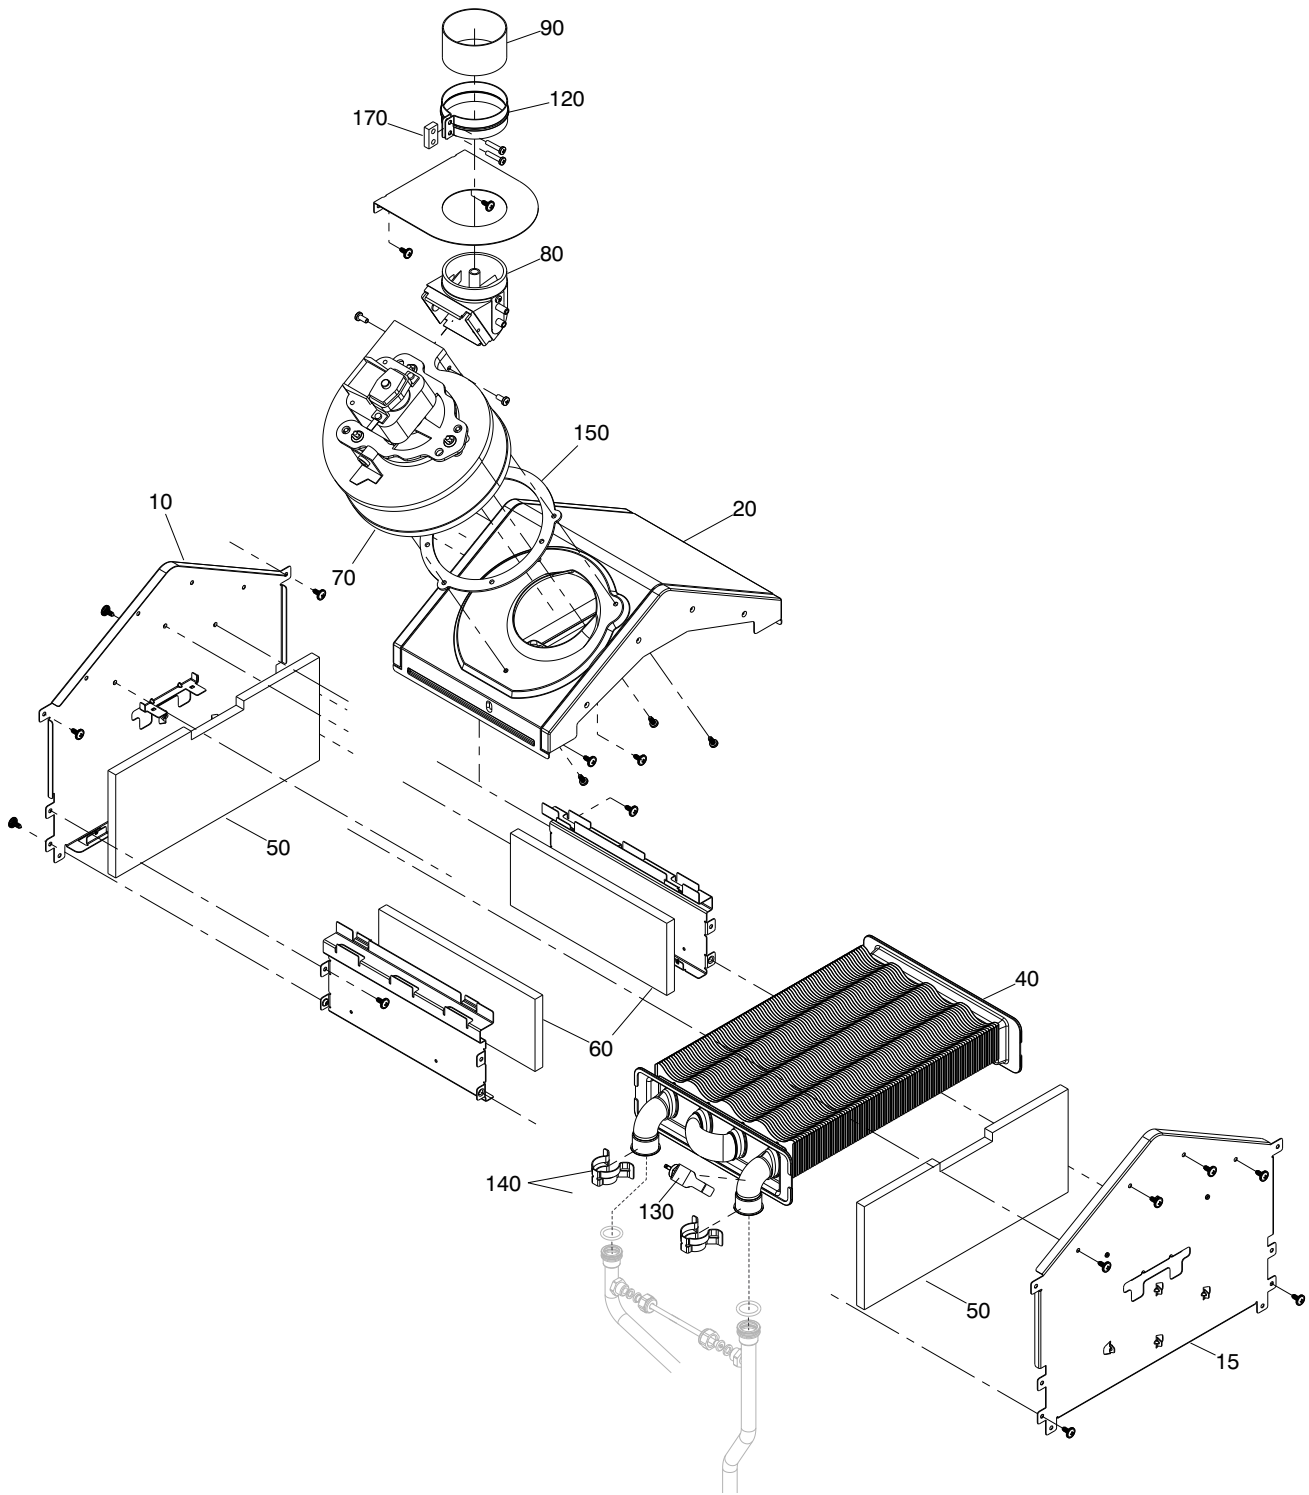

**Wall hung heater**

# Aqua Nova Le 17

MODEL	PART NUMBER	
	MTN	GPL
Aqua Nova Le 17	20143490	20143493

POS.	DESCRIPTION	17
10	Instrumental panel	20157009
20	Back cover panel	R10021120
30	Pushbutton	20147744
40	Printed circuit board	20147745
210	Case	R10020679
330	Air box cover	20154189
360	Hole cover	20005586
380	Pressure differential switch	R2677
570	Counterframe	20129069
580	Ground rivet	20154023
590	Fuse	R3478

POS.	DESCRIPTION	17
10	Combustion chamber cover	20154187
15	Combustion chamber cover	20156933
20	Hood assembly	20147836
40	Heat exchanger	20147845
50	Insulation panel	20147835
60	Insulation panel	20147747
70	Fan	20162477
80	Fan to flue connector	R10023182
90	Pipe	R10028533
120	Clamp	R5916
130	NTC sensor	20067813
140	Clip	20024086
150	Washer	R5912
170	Washer	R5917

POS.	DESCRIPTION	17
10	Burner	20154192
15	NG main burner injector manifold	20154190
15	LPG main burner injector manifold	20158498
15	LPG main burner injector manifold (nickel-plated nozzles)	20154194
40	Gas valve	20007784
41	Gas valve solenoid	20040675
50	Pipe	20147837
60	Spark/ignition electrode	20149065
70	Thermostat	20147753
80	Clip	20148585
90	Spring pipe	20052730
120	Washer	R5023
210	Pipe	20147841
220	Pipe	20147840
230	Pipe	20147838
240	Pipe	20115164
250	Dhw actuator	20073700
260	Nipple	20115159
270	Flow governor	R10025080
280	High limit thermostat	20147769
290	Clip	R5472
300	Washer	R5052
310	Washer	R5026
330	Washer	20024869
340	O ring	20147750
430	3/4" gas cock	R10020897
440	Water supply stop cock	R7099
450	Connection	R1790
470	Nut	R1823
490	Washer	R5236
999	Ng conversion kit	20157882
999	LPG conversion kit	20158510
999	LPG conversion kit (nickel-plated nozzles)	20157884