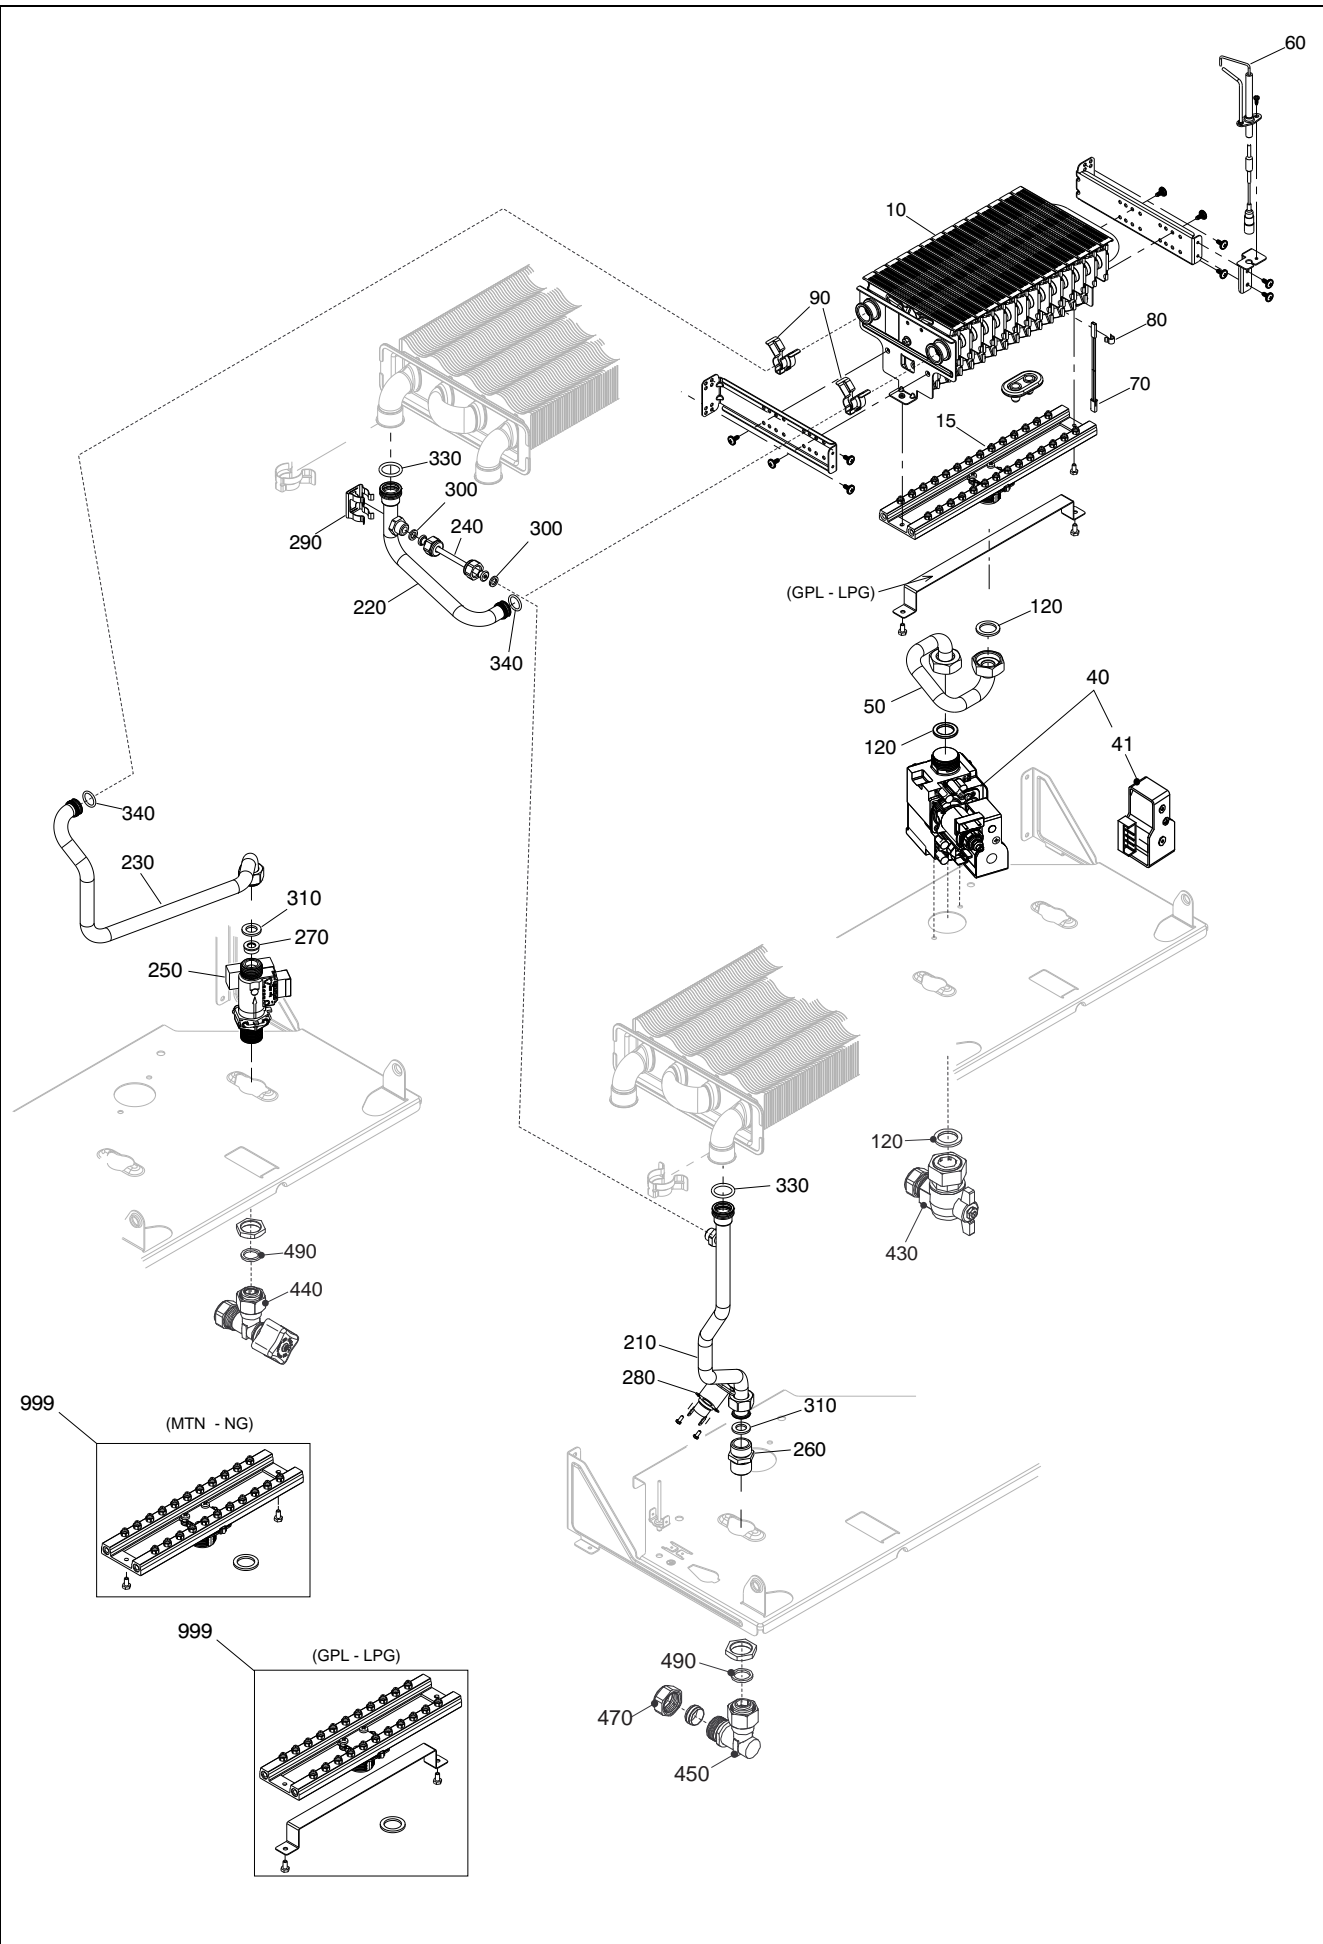

# Aqua Nova Le 17

MODEL	PART NUMBER	
	MTN	GPL
Aqua Nova Le 17	20143490	20143493

POS.	DESCRIPTION	17
10	Instrumental panel	20157009
20	Back cover panel	R10021120
30	Pushbutton	20147744
40	Printed circuit board	20147745
210	Case	R10020679
330	Air box cover	20154189
360	Hole cover	20005586
380	Pressure differential switch	R2677
570	Counterframe	20129069
580	Ground rivet	20154023
590	Fuse	R3478

POS.	DESCRIPTION	17
10	Combustion chamber cover	20154187
15	Combustion chamber cover	20156933
20	Hood assembly	20147836
40	Heat exchanger	20147845
50	Insulation panel	20147835
60	Insulation panel	20147747
70	Fan	20162477
80	Fan to flue connector	R10023182
90	Pipe	R10028533
120	Clamp	R5916
130	NTC sensor	20067813
140	Clip	20024086
150	Washer	R5912
170	Washer	R5917

POS.	DESCRIPTION	17
10	Burner	20154192
15	NG main burner injector manifold	20154190
15	LPG main burner injector manifold	20158498
15	LPG main burner injector manifold (nickel-plated nozzles)	20154194
40	Gas valve	20007784
41	Gas valve solenoid	20040675
50	Pipe	20147837
60	Spark/ignition electrode	20149065
70	Thermostat	20147753
80	Clip	20148585
90	Spring pipe	20052730
120	Washer	R5023
210	Pipe	20147841
220	Pipe	20147840
230	Pipe	20147838
240	Pipe	20115164
250	Dhw actuator	20073700
260	Nipple	20115159
270	Flow governor	R10025080
280	High limit thermostat	20147769
290	Clip	R5472
300	Washer	R5052
310	Washer	R5026
330	Washer	20024869
340	O ring	20147750
430	3/4" gas cock	R10020897
440	Water supply stop cock	R7099
450	Connection	R1790
470	Nut	R1823
490	Washer	R5236
999	Ng conversion kit	20157882
999	LPG conversion kit	20158510
999	LPG conversion kit (nickel-plated nozzles)	20157884