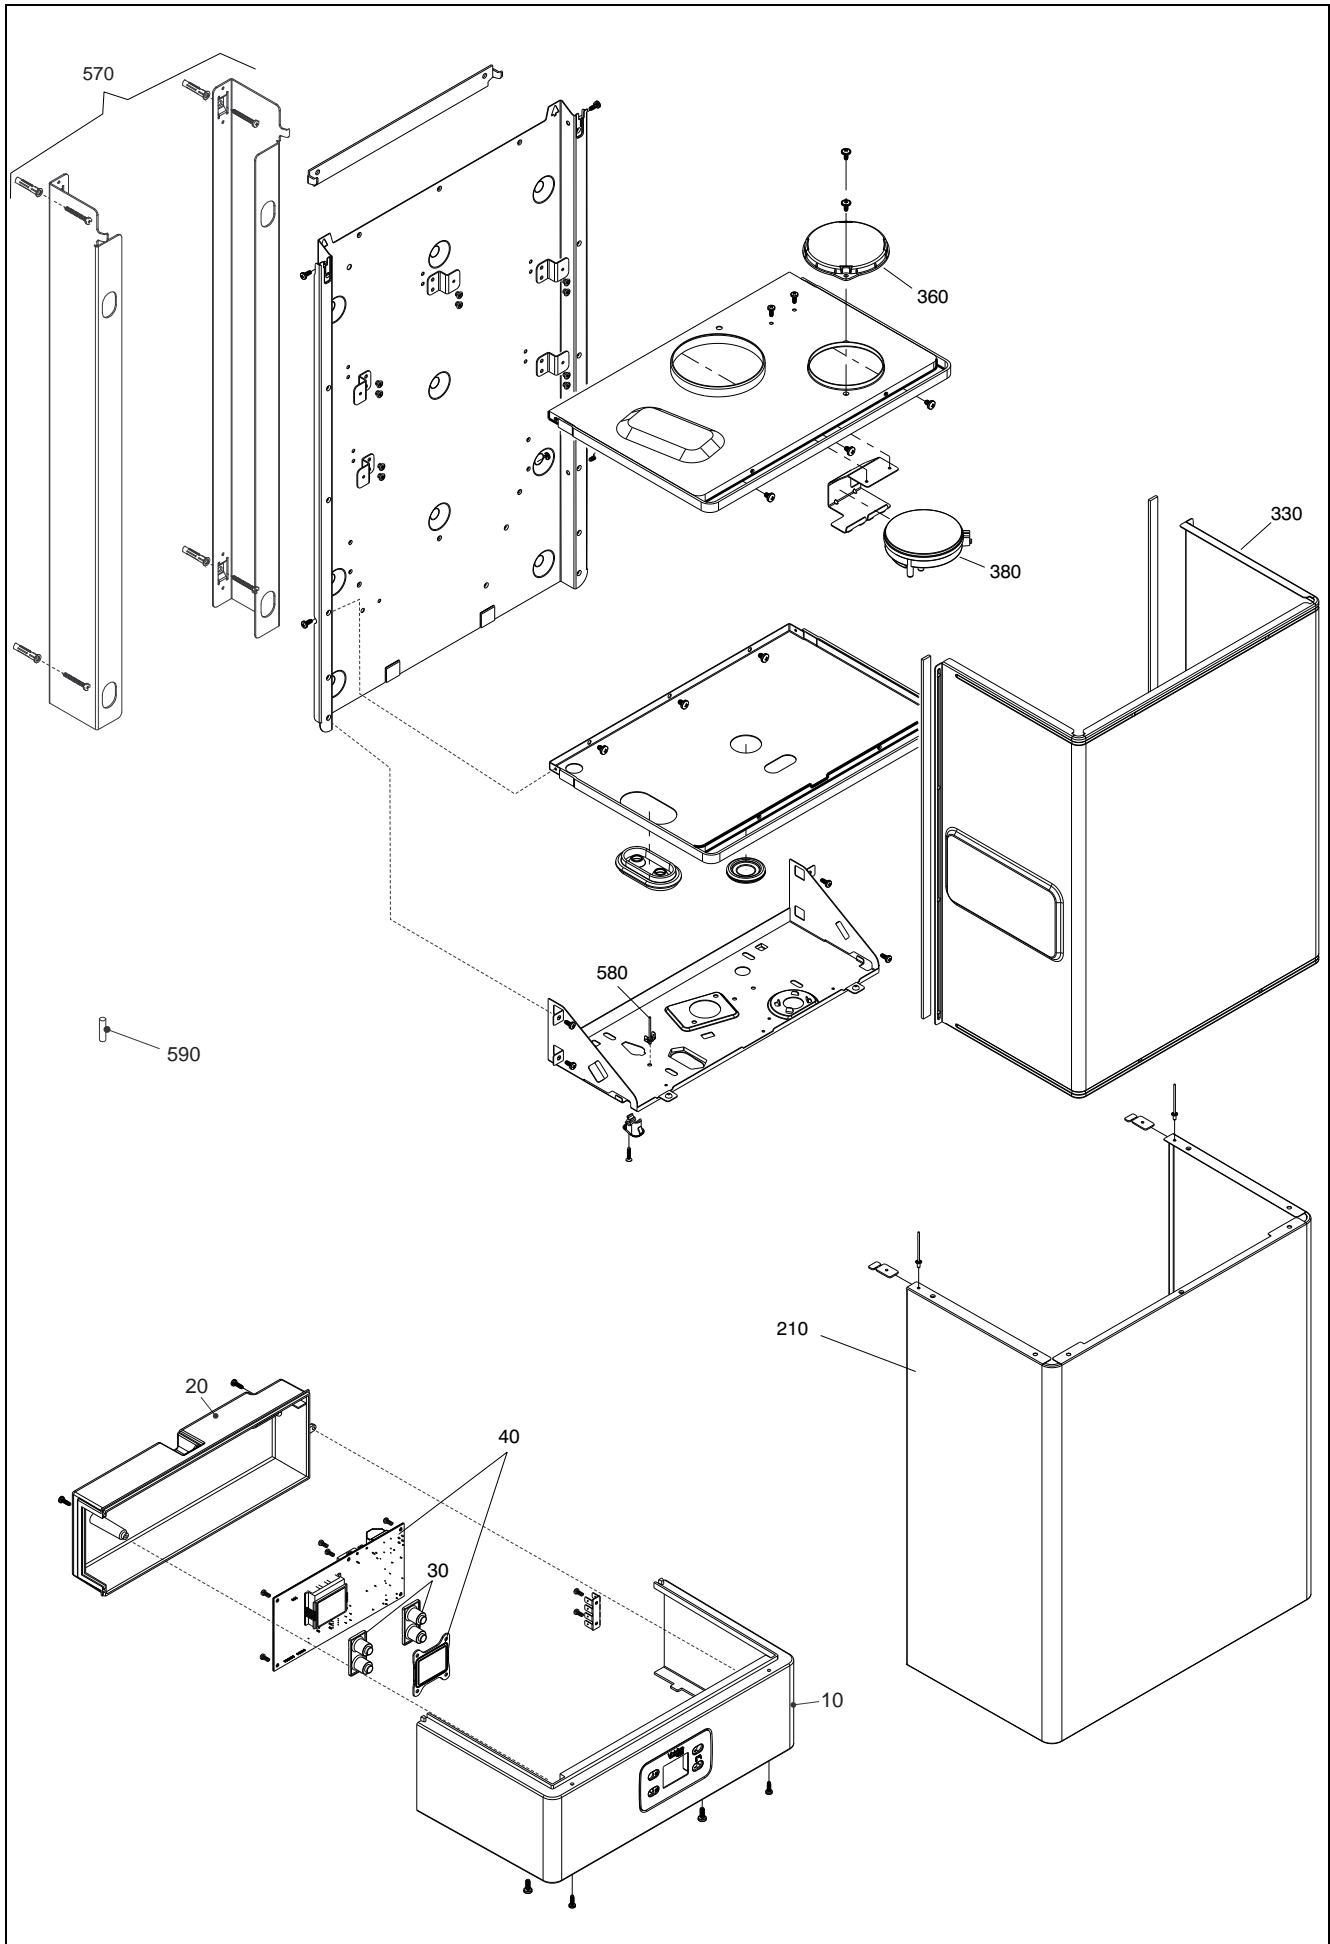

**Wall hung heater**

# Aqua Nova Le 17

MODEL	PART NUMBER	
	MTN	GPL
Aqua Nova Le 17	20143490	20143493

POS.	DESCRIPTION	17
10	Instrumental panel	20157009
20	Back cover panel	R10021120
30	Pushbutton	20147744
40	Printed circuit board	20147745
210	Case	R10020679
330	Air box cover	20154189
360	Hole cover	20005586
380	Pressure differential switch	R2677
570	Counterframe	20129069
580	Ground rivet	20154023
590	Fuse	R3478